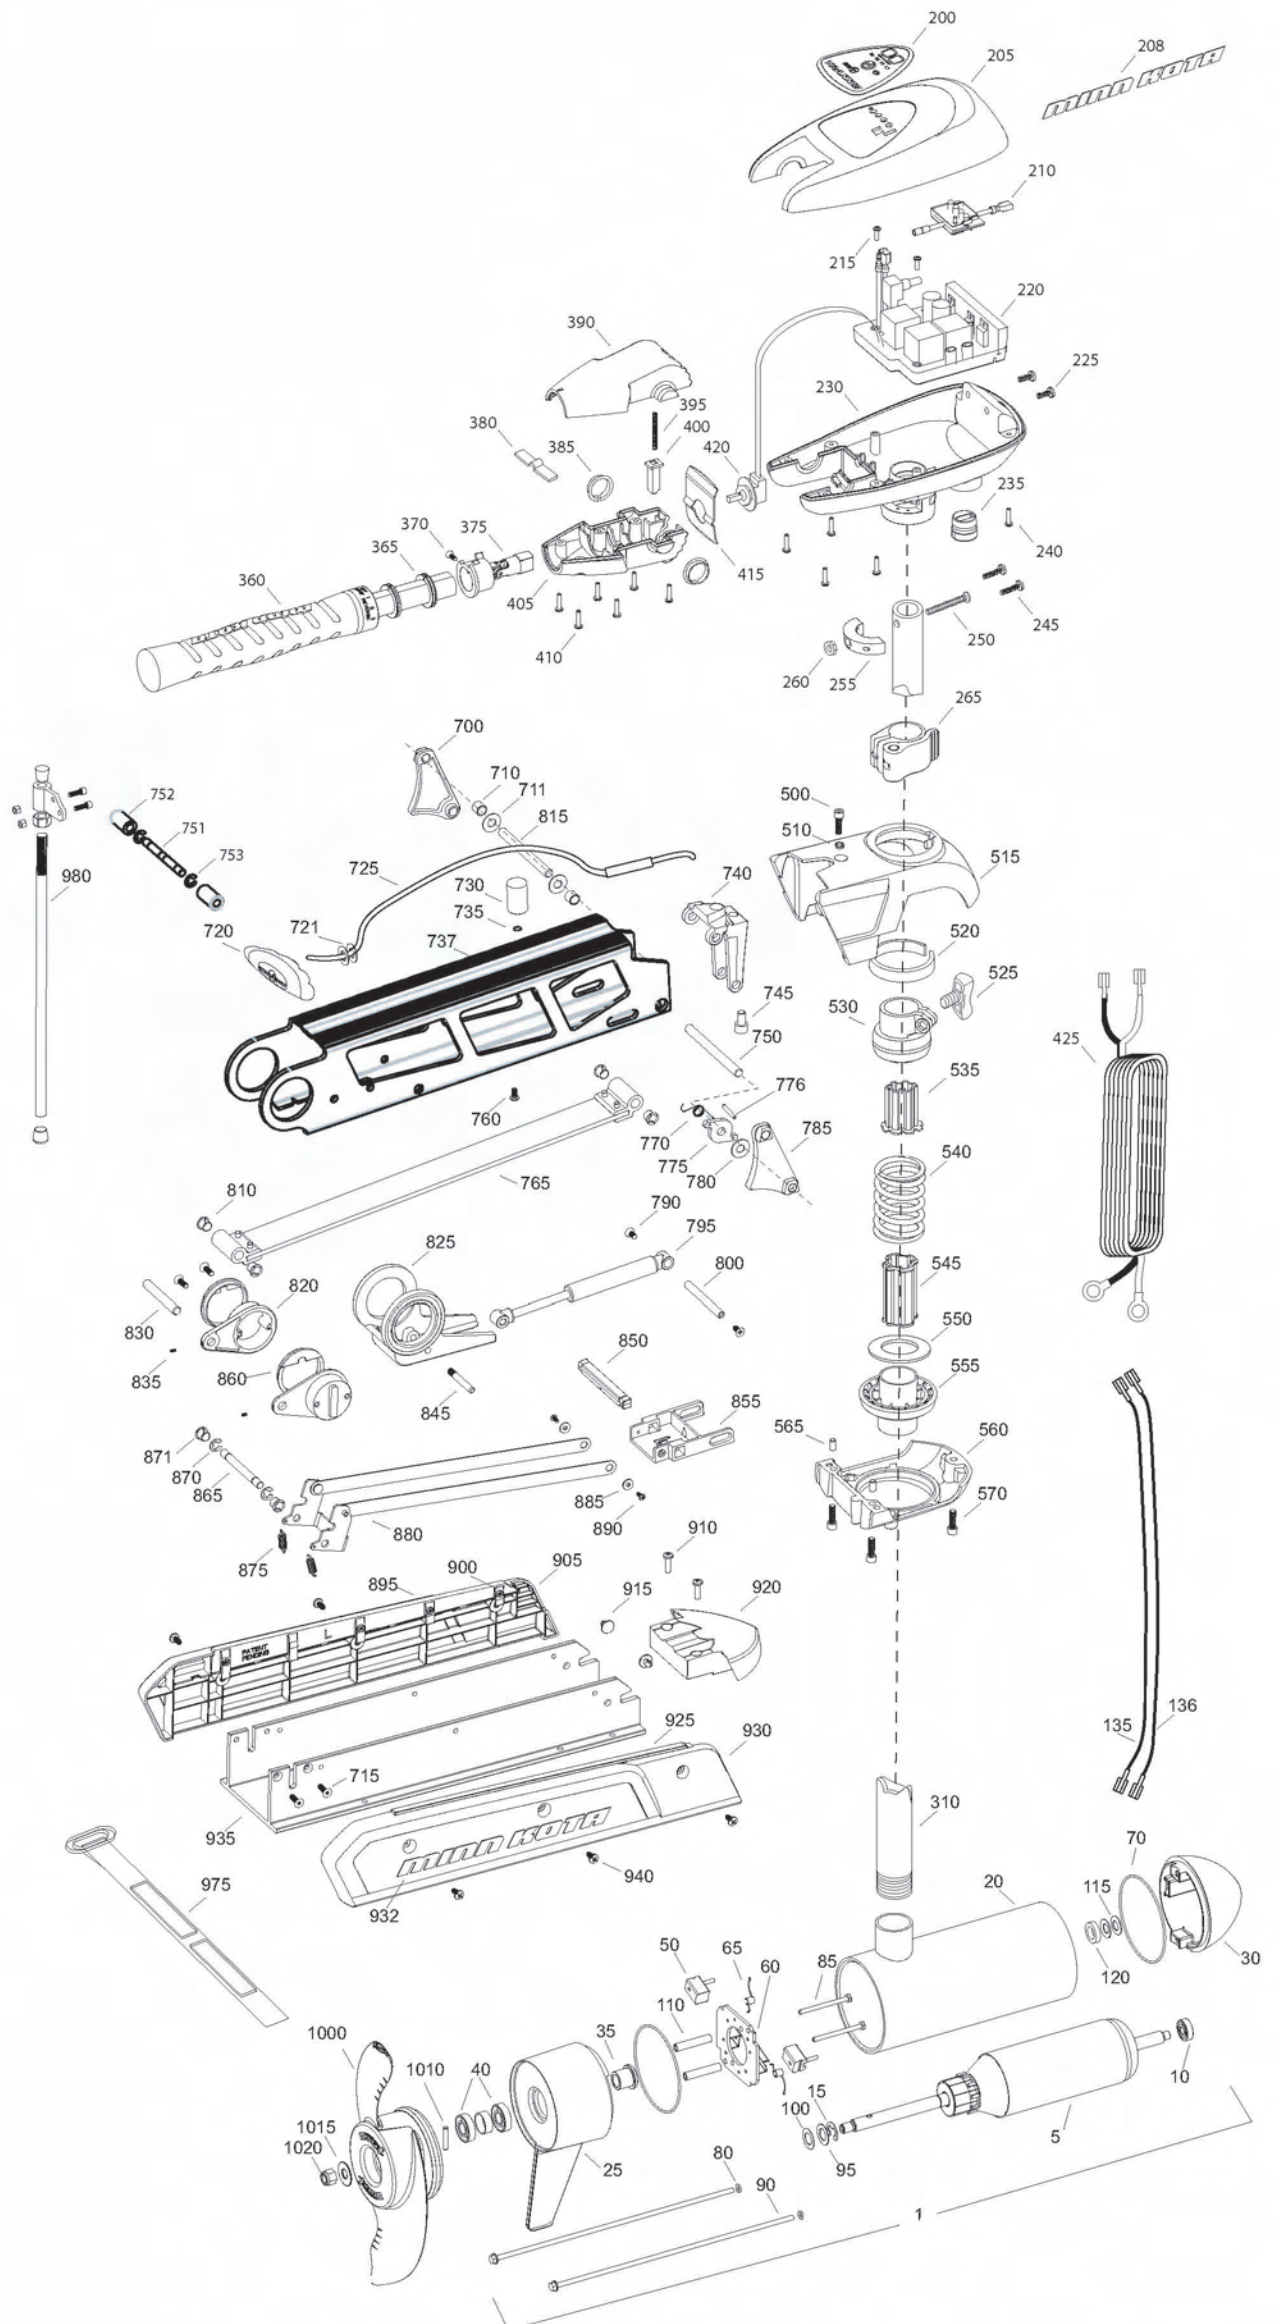

RT80/SF and RT101/SF
80 and 101 LBS THRUST
24-v/56 amps and 36-v/46 amps
52" or 62" SHAFT

for use with "L" serial numbers
2-year warranty

Item	P/N	Description	Qty	Item	P/N	Description	Qty	Item	P/N	Description	Qty	Item	P/N	Description	Qty
80# Motor				200	2195659	Decal, c-box cover 80#	1	■	2991749	Mount, Fortrex, Short 52" [700-940]	1	■	2993911	Sideplate assembly, short, left, sw	1
1	2316226	24V Motor 62" SW	1		2095604	Decal, c-box cover 101#	1	■	2991750	Mt, Fortrex, Long 80# 62" [700-940]	1		2993916	Sideplate assembly, long, left, sw	1
5	2-100-214	Armature assembly	1	205	2060296	C-box cover	1	■	2991751	Mt, Fortrex, Long 101# 62" [700-940]	1	895	2288625	Support, left sideplate	1
10	140-010	Bearing	1	208	2325666	Decal - MinnKota	2	700	2280800	Link, bowguard mount, left	1	900	2283408	Screw 8 x 3/8	8
15	788-040	Retaining ring	1	210	2074081	Battery meter, 24v SW	1	710	2287303	Bushing, upper pins	2	905	2283911	Sideplate, short, left, sw	1
20	2-200-397	Center housing assembly	1		2074082	Battery meter, 36v SW	1	711	2287304	Bushing, delrin	2		2283916	Sideplate, long, left, sw	1
25	2-300-340	Brush end housing assembly	1	215	3043427	Screw, #8 x 7/8 SS	2	715	2283400	Screw, 1/4-20 x 3/4 FHSC	4	910	2073408	Screw 1/4-20 x 7/8	2
30	421-376	Plain end housing assembly STD	1	220	2184007	Control board, 24/36v	1	720	2880400	Pull grip assembly	1	915	2286700	Plug, spacer	2
35	144-017	Flange bearing	1	225	2303434	Screw, #8-30 x 5/8 SS	2	721	2261732	Washer	2	920	2283900	Ramp, motor	1
40	880-025	Seal	2	230	2062503	Control box, VARS, SW	1	725	2771601	Rope assembly	1	■	2993921	Sideplate assembly, short, right, sw	1
50	188-094	Brush	2	235	2062905	Strain relief	1	730	2281516	Spacer, inner arm	1		2993926	Sideplate assembly, long, right, sw	1
60	9-738-004	Brush plate assembly	1	240	2303412	Screw, #6 x 5/8 SS	6	735	2281702	Washer, lock 1/4	1	925	2288620	Support, right sideplate	1
65	975-041	Brush spring	2	245	2263434	Screw, #8 x 1 SS	2	737	2284202	Outer arm, short, 52"	1	930	2283921	Sideplate, short, right, sw	1
70	701-043	O-ring, motor	2	250	2383407	Screw, #10-24 x 2 SS	1		2284212	Outer arm, long, 62"	1		2283926	Sideplate, long, right, sw	1
80	701-009	O-ring, thru-bolt	2	255	2061517	Collar, c-box	1	740	2992302	Rope guide assembly	1	932	2285501	Decal, Sideplate, sw	2
85	830-027	Screw, 10-32 x 2	2	260	2383124	Nut, 10-24, nylock, SS	1	745	2281530	Insert, threaded	1	935	2281902	Base extrusion, short, 52"	1
90	830-094	Thru-bolt	2	265	2991521	Cam lock/depth collar assy	1	750	2282608	Pin, 7/16 x 5 5/32	1			Base extrusion, long, 62"	1
95	990-051	Washer, steel	2					751	2282602	Pin, 3/8 x 3 3/4	1	940	2323405	Screw 1/4-20 x 1/2	6
100	990-052	Washer, nylatron	2	310	2002014	Tube Composite 52"	1	752	2261505	Spacer	2				
110	973-025	Spacer, brush plate	2		2002015	Tube Composite 62"	1	753	2263011	E-ring, 3/8 shaft	2	975	2773806	Strap hold down	1
115	992-010	Washer, Belleville	2	■	2990957	Handle assy, VARS [360-410]	1	760	2223418	Screw, 1/4-20 x 1/2 BHCS	1	980	2991928	Bracket stabilizer assembly	1
120	990-045	Spacer, thrust	1					765	2993819	Inner arm assembly, short, 52"	1				
135	640-021	Leadwire, black	1	360	2990456	Grip/handle assy, VARS [360-375]	1		2993821	Inner arm assembly, long, 62"	1	■	1378132	Propeller kit WW2	
136	640-126	Leadwire, red	1	365	2060015	Bearing, handle	2	770	2042711	Spring, torsion	1	■	2994876	Propeller bag assy	
■	2889460	Seal and O-ring Kit		370	2063405	Screw, #6 PFH SS	1	775	2283620	Latch, safety	1	1000	2331160	Propeller WW2	1
				375	2884092	Yoke / spider assy, VARS	1	776	2282611	Spring, safety latch	1	1010	2262658	Drive pin, large	1
				380	2302742	Spring, detent, off	1	780	2281704	Washer 7/16 nylon	1	1015	2091701	Washer, prop, large	1
				385	2060005	Bearing, handle pivot	2	785	2280805	Link, bowguard mount, right	1	1020	2198401	Nut, nylock, prop, Anode	1
				390	2060900	Handle pivot, top	1	790	2283410	Screw 1/4-20 x 1/2 PFH	2				
				395	2302745	Spring, release button	1	795	2288400	Gas spring (cylinder), 80/101#, short	1	■	2994830	Bag assembly	1
				400	2063700	Button, release	1		2288401	Gas spring (cylinder), 80#, long mt	1				
				405	2060905	Handle pivot, bottom	1		2288402	Gas spring (cylinder), 101#, long mt	1				
				410	2303412	Screw, #6 x 5/8 SS	6	800	2282610	Pin, upper, shock	1				
				415	2062715	Spring, handle pivot	1	810	2280005	Bearing, nyliner 7/16"	4				
				420	2061700	Washer, pot holder	1	815	2282600	Pin, 7/16 x 4 7/8	1				
				425	2992521	Leadwire assy	1	820	2281932	Bracket, rear pivot	2				
								825	2281501	Yoke, shock mount	1				
				■	2991768	Bowguard Assembly SW [500-570]	1	830	2282606	Pin, 7/16 x 4 1/2	1				
				500	2263422	Screw, 5/16 x 1 SHCS	1	835	2283402	Screw, set, 6-32 x 1/4	2				
				510	2281700	Washer, 5/16 highcollar lock	1	845	2282604	Pin, Knurled 5/16 x 2	1				
				515	2281943	Bowguard top	1	850	2283615	Latch bar	1				
				520	2280001	Bearing, Bowguard top	1	855	2283610	Bracket - latch/strap, rope pull	1				
				525	2011366	Knob, ss	1	860	2287300	Bushing, rear pivot	2				
				530	2261525	Spring sleeve, upper	1	865	2282602	Pin, 3/8 x 3 3/4	1				
				535	2264702	Tube insert, upper	1	870	2263011	E-ring, 3/8 shaft	2				
				540	2262705	Spring, bowguard	1	871	2280008	Bearing, Iglide	2				
				545	2282000	Tube insert, lower	1	875	2282720	Spring, extension	2				
				550	2281525	Spacer, lower spring	1	880	2773600	Latch strap assembly, short	1				
				555	2281520	Spring sleeve, lower	1		2773601	Latch strap assembly, Long	1				
				560	2991726	Bowguard bottom	1	885	2261732	Washer 8, nylon	2				
				565	2262632	Spring pin 1/4 x 5/8, ss	2	890	2373450	Screw 8-18 x 3/8	2				
				570	2263422	Screw, 5/16 x 1, ss	3								