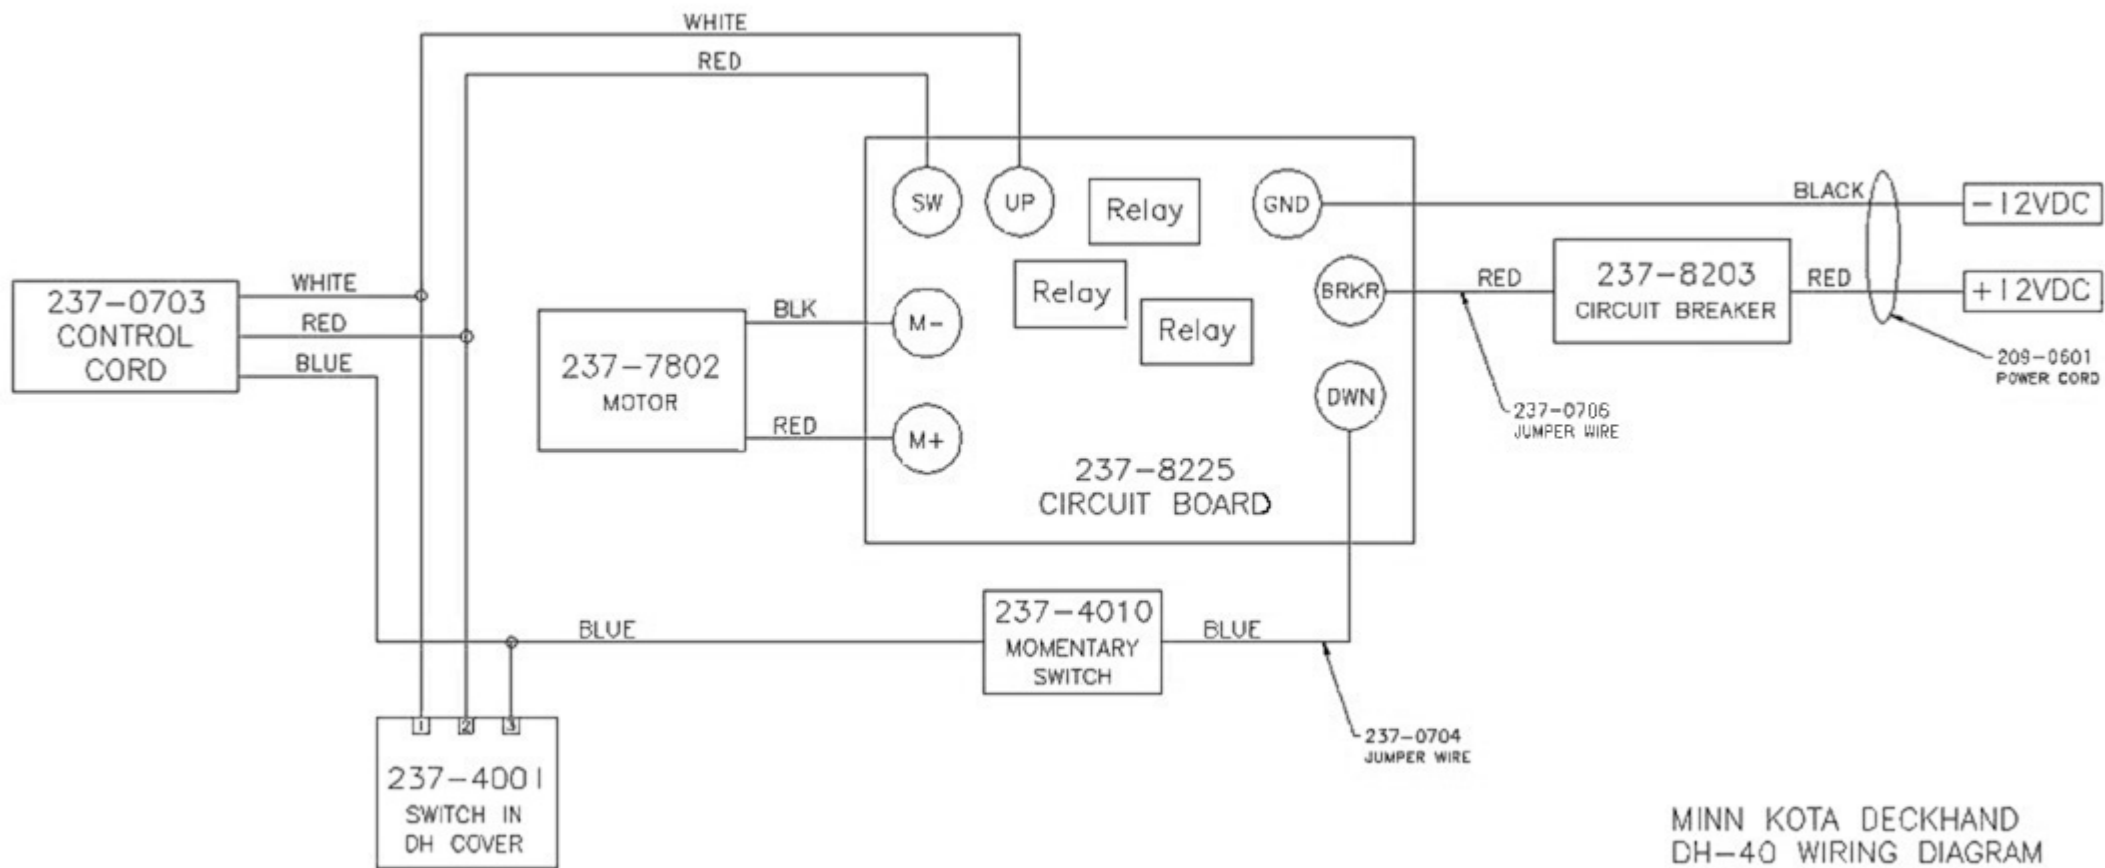

DeckHand 40
2-year warranty

DeckHand 40

Item	Part	Description
■	2997816	MOTOR/GEAR ASSEMBLY (Includes items 1-10,13,14)
1	2377802	MOTOR
2	2376502	GEAR BOX
3	2373448	SCREW M6X1.0 X16mm [5 EA.]
4	880-026	SEAL [2 EA.]
5	2370041	BRONZE BUSHING
6	2372238	WORM GEAR
7	2377300	BRONZE BUSHING 3/8" SHAFT
8	2376000	BALL-THRUST
9	2376915	GASKET
10	2376515	GEAR BOX COVER
11	2223455	SCREW #10-32 X 1/2" [6 EA.]
12	2261718	WASHER-#10 EXT. LW [6 EA.]
13	2227304	BRONZE BUSHING 1/2" SHAFT [2 EA.]
14	2372254	GEAR SHAFT
15	2371901	BASE
■	2998410	DAVIT ASSEMBLY (Includes items 16-22,25-34)
16	2376505	DAVIT CHASSIS
17	2372607	HINGE PIN [2 EA.]
18	2372712	TORSION SPRING
19	2013000	E-RING [6 EA.]
20	2263010	E-RING [2 EA.]
21	2372713	TORSION SPRING
22	2372606	AXLE PIN
23	2370806	SHACKLE [2 EA.]
24	2370820	CHAIN
25	2371613	LOWER LINE GUIDE
26	2372311	ROLLER-LARGE
27	2370801	SAFETY LANYARD
29	2371614	UPPER LINE GUIDE
30	2372306	ROLLER-SMALL
31	2372601	AXLE PIN
32	2374210	LIFTING ARM
33	2373402	SCREW-1/4-20X5/8"
34	2263103	NUT- 1/4" NYLOC
35	2373200	ROPE STOP
36	2372130	SCREW-#4-40 X 3/4" [2 EA.]
37	2373100	NUT-#4-40 KEPS [2 EA.]
38	2371612	LINE GUIDE
39	2372700	COIL SPRING
40	2370001	SPOOL BEARING
41	990-051	WASHER
42	788-040	E-RING
43	2092600	DRIVE PIN
44	2372630	PIN KEEPER
45	2374010	SWITCH
46	2377901	SPOOL W/ROPE
47	2370202	COVER
48	2375505	DECAL- TOP COVER
49	2372123	SCREW-#8-32 X 1/8"
50	2378203	CIRCUIT BREAKER
51	2374001	SWITCH
52	2375504	DECAL- MFR. NOTICE
53	2372122	SCREW-#10-16 X 2 1/2" [2 EA.]
54	2222905	STRAIN RELIEF
55	2373446	SCREW- 1/4-20 X 1" [2.EA]
56	2372920	STANDOFF [2 EA.]
57	2372100	SCREW- #8-10 X 5/8"[4 EA.]
58	2378225	CIRCUIT BOARD ASSEMBLY
59	2373105	HEX NUT M6X1.0
60	2090601	LEADWIRE
61	2370703	CONTROL CORD
62	2370704	JUMPER WIRE #20GA BLUE
63	2370706	JUMPER WIRE #10GA RED
■	2994853	BAG ASSEMBLY
64	2153501	5/16" -18 BOLT [8 EA.]
65	2153100	NUT- 5/16-18" [8 EA.]
66	2301720	WASHER RUBBER [8 EA.]
67	2151726	WASHER 5/16" [8 EA.]

MINN KOTA DECKHAND
DH-40 WIRING DIAGRAM