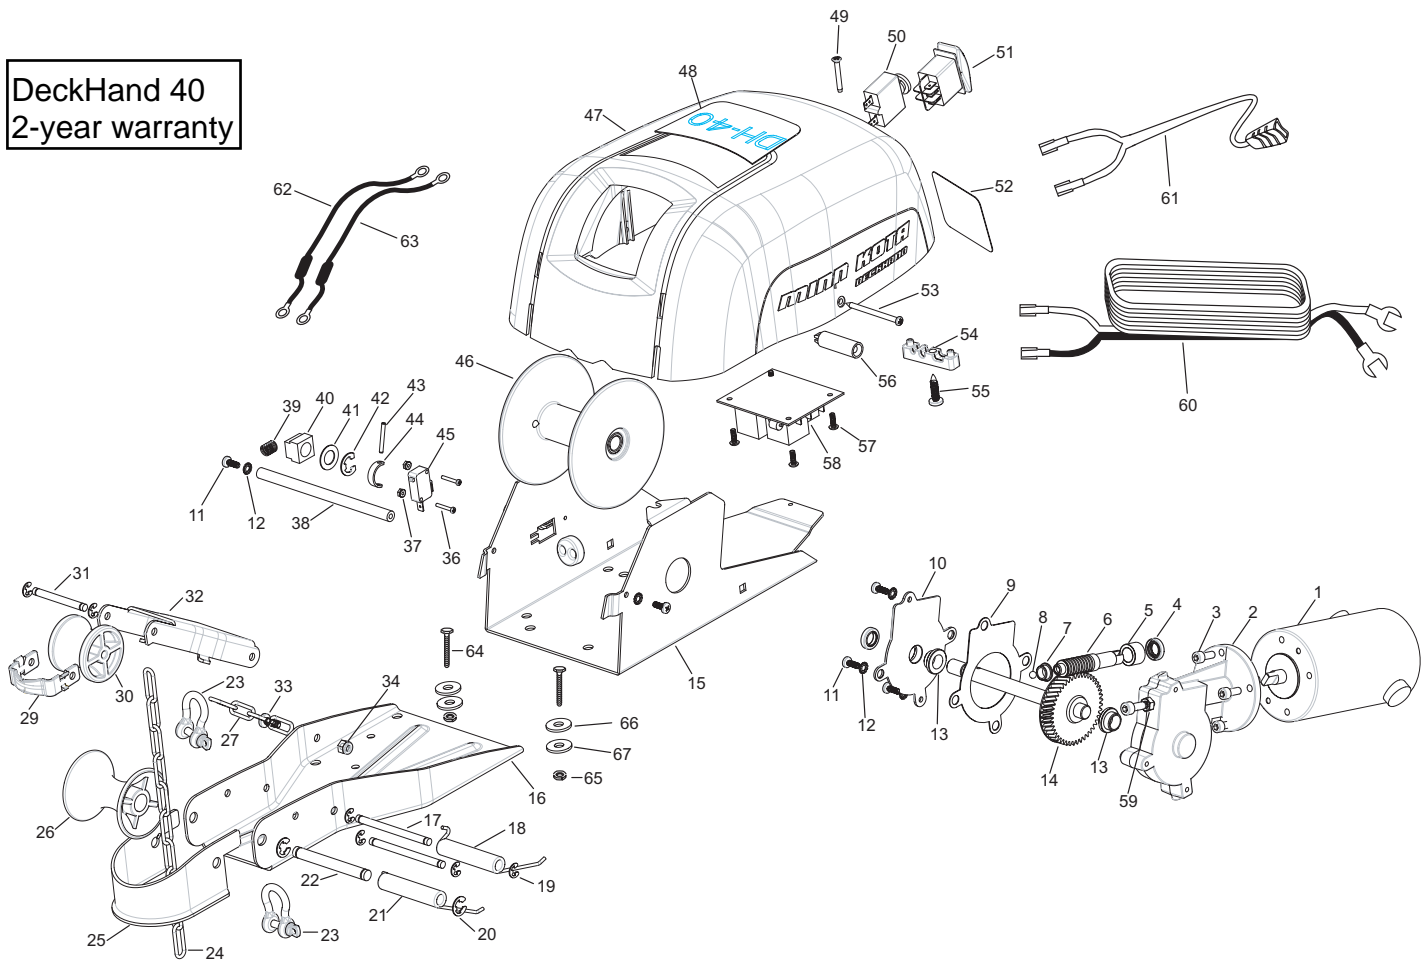

DeckHand 40
2-year warranty

DeckHand 40

Item	Part	Description
■	2997816	MOTOR/GEAR ASSEMBLY (Includes items 1-10,13,14)
1	2377802	MOTOR
2	2376502	GEAR BOX
3	2373448	SCREW M6X1.0 X16mm [5 EA.]
4	880-026	SEAL [2 EA.]
5	2370041	BRONZE BUSHING
6	2372238	WORM GEAR
7	2377300	BRONZE BUSHING 3/8" SHAFT
8	2376000	BALL-THRUST
9	2376915	GASKET
10	2376515	GEAR BOX COVER
11	2223455	SCREW #10-32 X 1/2" [6 EA.]
12	2261718	WASHER-#10 EXT. LW [6 EA.]
13	2227304	BRONZE BUSHING 1/2" SHAFT [2 EA.]
14	2372254	GEAR SHAFT
15	2371901	BASE
■	2998410	DAVIT ASSEMBLY (Includes items 16-22,25-34)
16	2376505	DAVIT CHASSIS
17	2372607	HINGE PIN [2 EA.]
18	2372712	TORSION SPRING
19	2013000	E-RING [6 EA.]
20	2263010	E-RING [2 EA.]
21	2372713	TORSION SPRING
22	2372606	AXLE PIN
23	2370806	SHACKLE [2 EA.]
24	2370820	CHAIN
25	2371613	LOWER LINE GUIDE
26	2372311	ROLLER-LARGE
27	2370801	SAFETY LANYARD
29	2371614	UPPER LINE GUIDE
30	2372306	ROLLER-SMALL
31	2372601	AXLE PIN
32	2374210	LIFTING ARM
33	2373402	SCREW-1/4-20X5/8"
34	2263103	NUT- 1/4" NYLOC
35	2373200	ROPE STOP
36	2372130	SCREW-#4-40 X 3/4" [2 EA.]
37	2373100	NUT-#4-40 KEPS [2 EA.]
38	2371612	LINE GUIDE
39	2372700	COIL SPRING
40	2370001	SPOOL BEARING
41	990-051	WASHER
42	788-040	E-RING
43	2092600	DRIVE PIN
44	2372630	PIN KEEPER
45	2374010	SWITCH
46	2377901	SPOOL W/ROPE
47	2370202	COVER
48	2375505	DECAL- TOP COVER
49	2372123	SCREW-#8-32 X 1/8"
50	2378203	CIRCUIT BREAKER
51	2374001	SWITCH
52	2375504	DECAL- MFR. NOTICE
53	2372122	SCREW-#10-16 X 2 1/2" [2 EA.]
54	2222905	STRAIN RELIEF
55	2373446	SCREW- 1/4-20 X 1" [2.EA]
56	2372920	STANDOFF [2 EA.]
57	2372100	SCREW- #8-10 X 5/8"[4 EA.]
58	2378225	CIRCUIT BOARD ASSEMBLY
59	2373105	HEX NUT M6X1.0
60	2090601	LEADWIRE
61	2370703	CONTROL CORD
62	2370704	JUMPER WIRE #20GA BLUE
63	2370706	JUMPER WIRE #10GA RED
■	2994853	BAG ASSEMBLY
64	2153501	5/16" -18 BOLT [8 EA.]
65	2153100	NUT- 5/16-18" [8 EA.]
66	2301720	WASHER RUBBER [8 EA.]
67	2151726	WASHER 5/16" [8 EA.]

MINN KOTA DECKHAND
DH-40 WIRING DIAGRAM