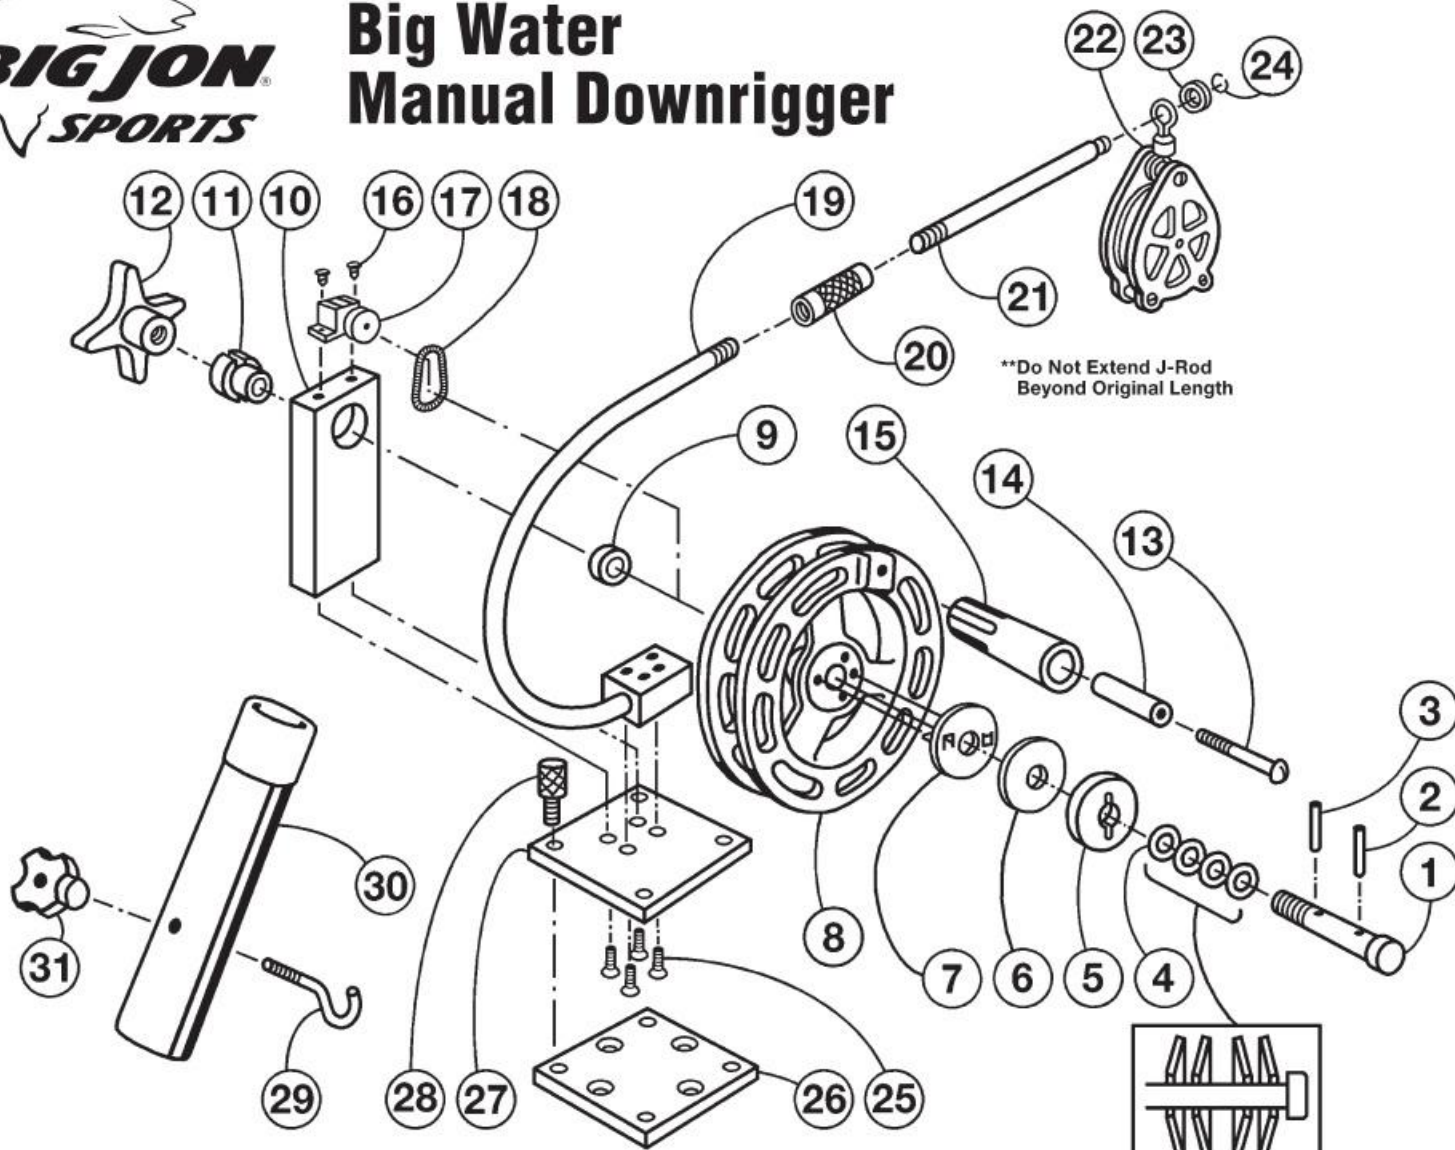

Big Water Manual Downrigger

**Do Not Extend J-Rod Beyond Original Length

Correct arrangement of Belleville Washers

Parts List MD00526

Detail No.	Description	Qty	Order By Part No.
1	Inner Shaft	1	51757
2	3/16 x 3/4 in. Dowel	1	2165
3	1/8 x 1 in. Roll Pin	1	2175
4	Belleville Washers	4	2231
5	Outer Clutch Disk	1	51093
6	Graphite Pad	1	2307
7	Inner Clutch Disk	1	51098
8	8 in. Reel	1	51164
9	509 SS Washer	1	2238
10	Upright	1	51401
11	Outer Shaft	1	51186
12	Clutch Knob	1	51152
13	Handle Bolt	1	2005
14	Handle Sleeve	1	50185
15	Handle	1	51161
16	Counter Screws	2	2014
17	Counter	1	FC6000JD88
18	Counter Spring	1	2284
19	J-Rod & Rod Block Assembly	1	526JROD/ASM
20	Rod Collar	1	51044
21	10-1/2 in. End Rod	1	51123
22	5 Spoke Tip Assembly	1	BJ3049
23	Aluminum Tip Retainer	1	51043
24	Tip Retainer Ring	1	2181
25	1/4-20 x 3/4 in. Flat Head Screws	4	2009
26	8 Hole Mounting Plate	1	51001
27	Universal Base Plate	1	51002
28	3/4 in. Hold Down Knobs	4	BJ102
29	Mounting Hook	1	2501
30	Rod Holder Tube & Cap	1	51045
31	Mounting Knob	1	51172