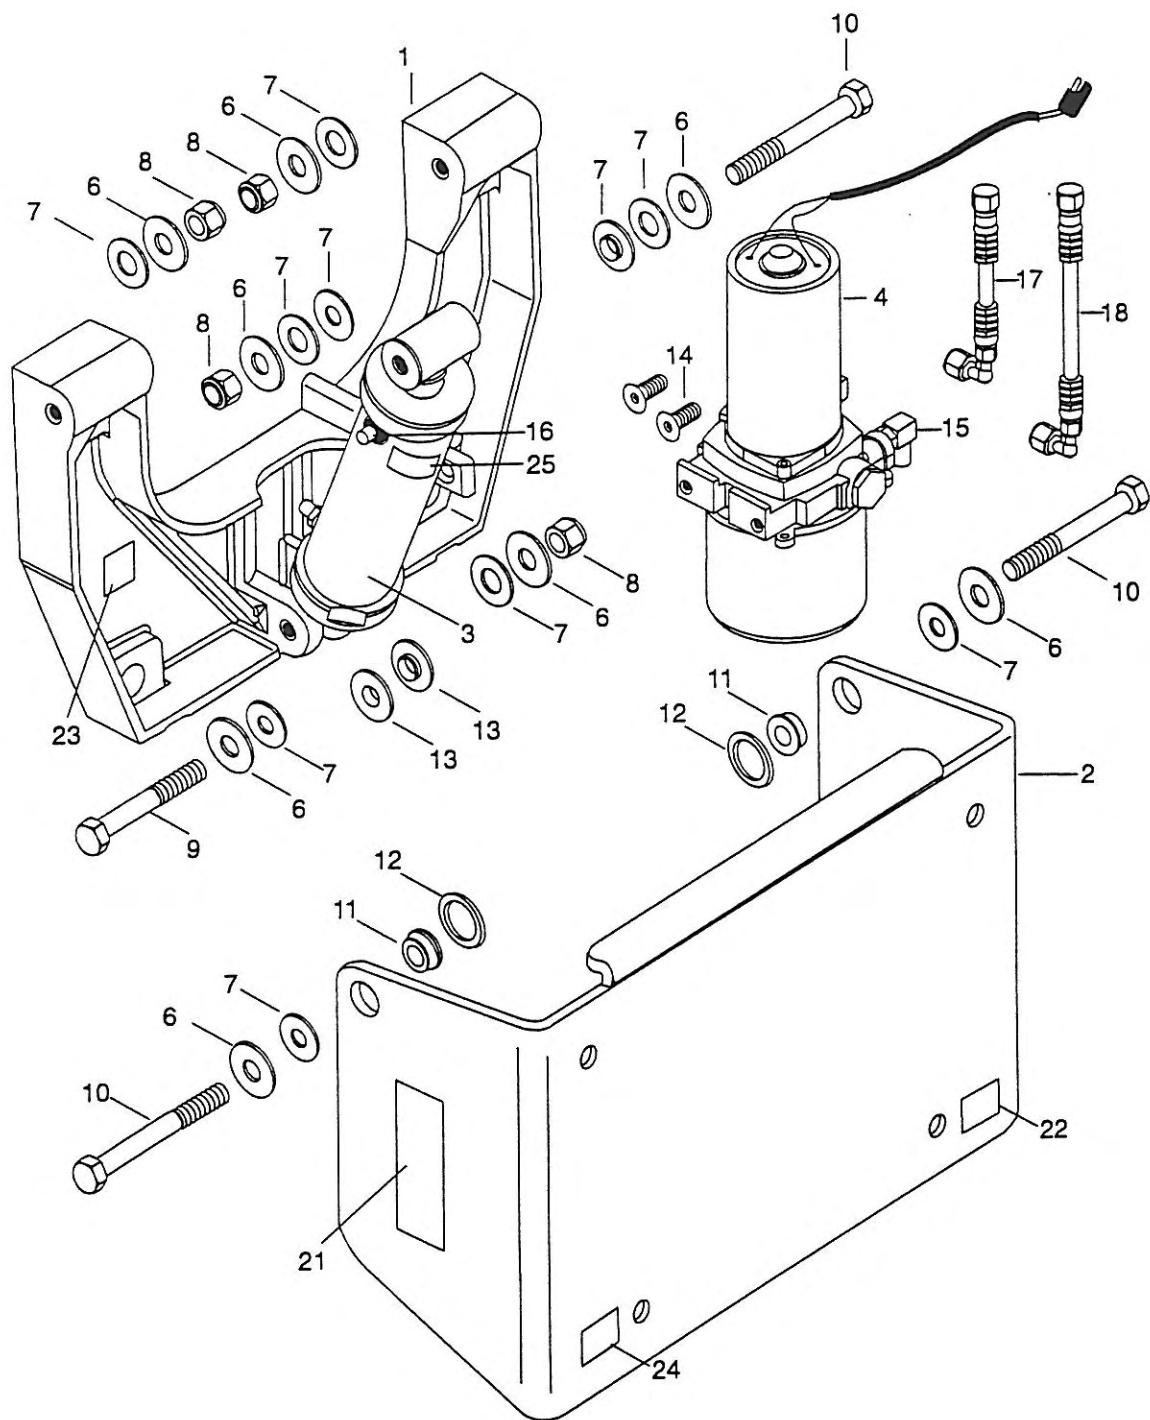

MKN5500 Trim & Tilt

MKN 5500  
Parts List

*Pump/Cylinder  
Assembly  
2774829*

ITEM	PART NUMBER	DESCRIPTION	QNTY
1	2384821	TRANSOM PLATE ASSEMBLY	1
2	2384820	MOTOR PLATE ASSEMBLY	1
3	2388430	HYDRAULIC CYLINDER ASSEMBLY	1
4	2384829	HYDRAULIC PUMP ASSEMBLY	1
6	9953087	WASHER- FLAT 1-3/8"	8
7	9953320	WASHER- BLACK NYLON	10
8	9953084	NUT- NYLOCK 1/2"	4
9	2383502	SCREW-1/2" x 3-1/2"	1
10	2383503	SCREW- 1/2" x 4-1/2"	3
11	2387307	BUSHING-FLANGE	2
12	2381736	WASHER- BLACK NYLON	2
13	2381737	WASHER- FLANGE	2
14	2382103	SCREW-3/8"X 3/4" FHCS	2
15	2384601	FITTING- 90°	2
16	2384602	FITTING, SAE 37° CONNECTOR	2
17	2381430	HOSE- HYDRAULIC 12"	1
18	2381431	HOSE- HYDRAULIC 20"	1
19	9953540	• ELECTRIC CONTROL BOX ASSEMBLY	1
20	9953154	• <del>RELAY/FUSE WIRE ASSEMBLY</del>	1
21	238-5604	DECAL- SIDE PRODUCT MODEL	2
22	9953355	DECAL- KEEP HANDS CLEAR	1
23	9953363	DECAL- MADE IN USA	1
24	9953365	DECAL- SECURE OUTBOARD	1
25	2005705	DECAL- SERIAL NUMBER	1
26	2994813	• BAG ASSEMBLY	1
27	2256300	• TIE WRAP	2

*up/down Sw.!*

• ITEMS NOT SHOWN IN DRAWING

*RESERVED 2384809*