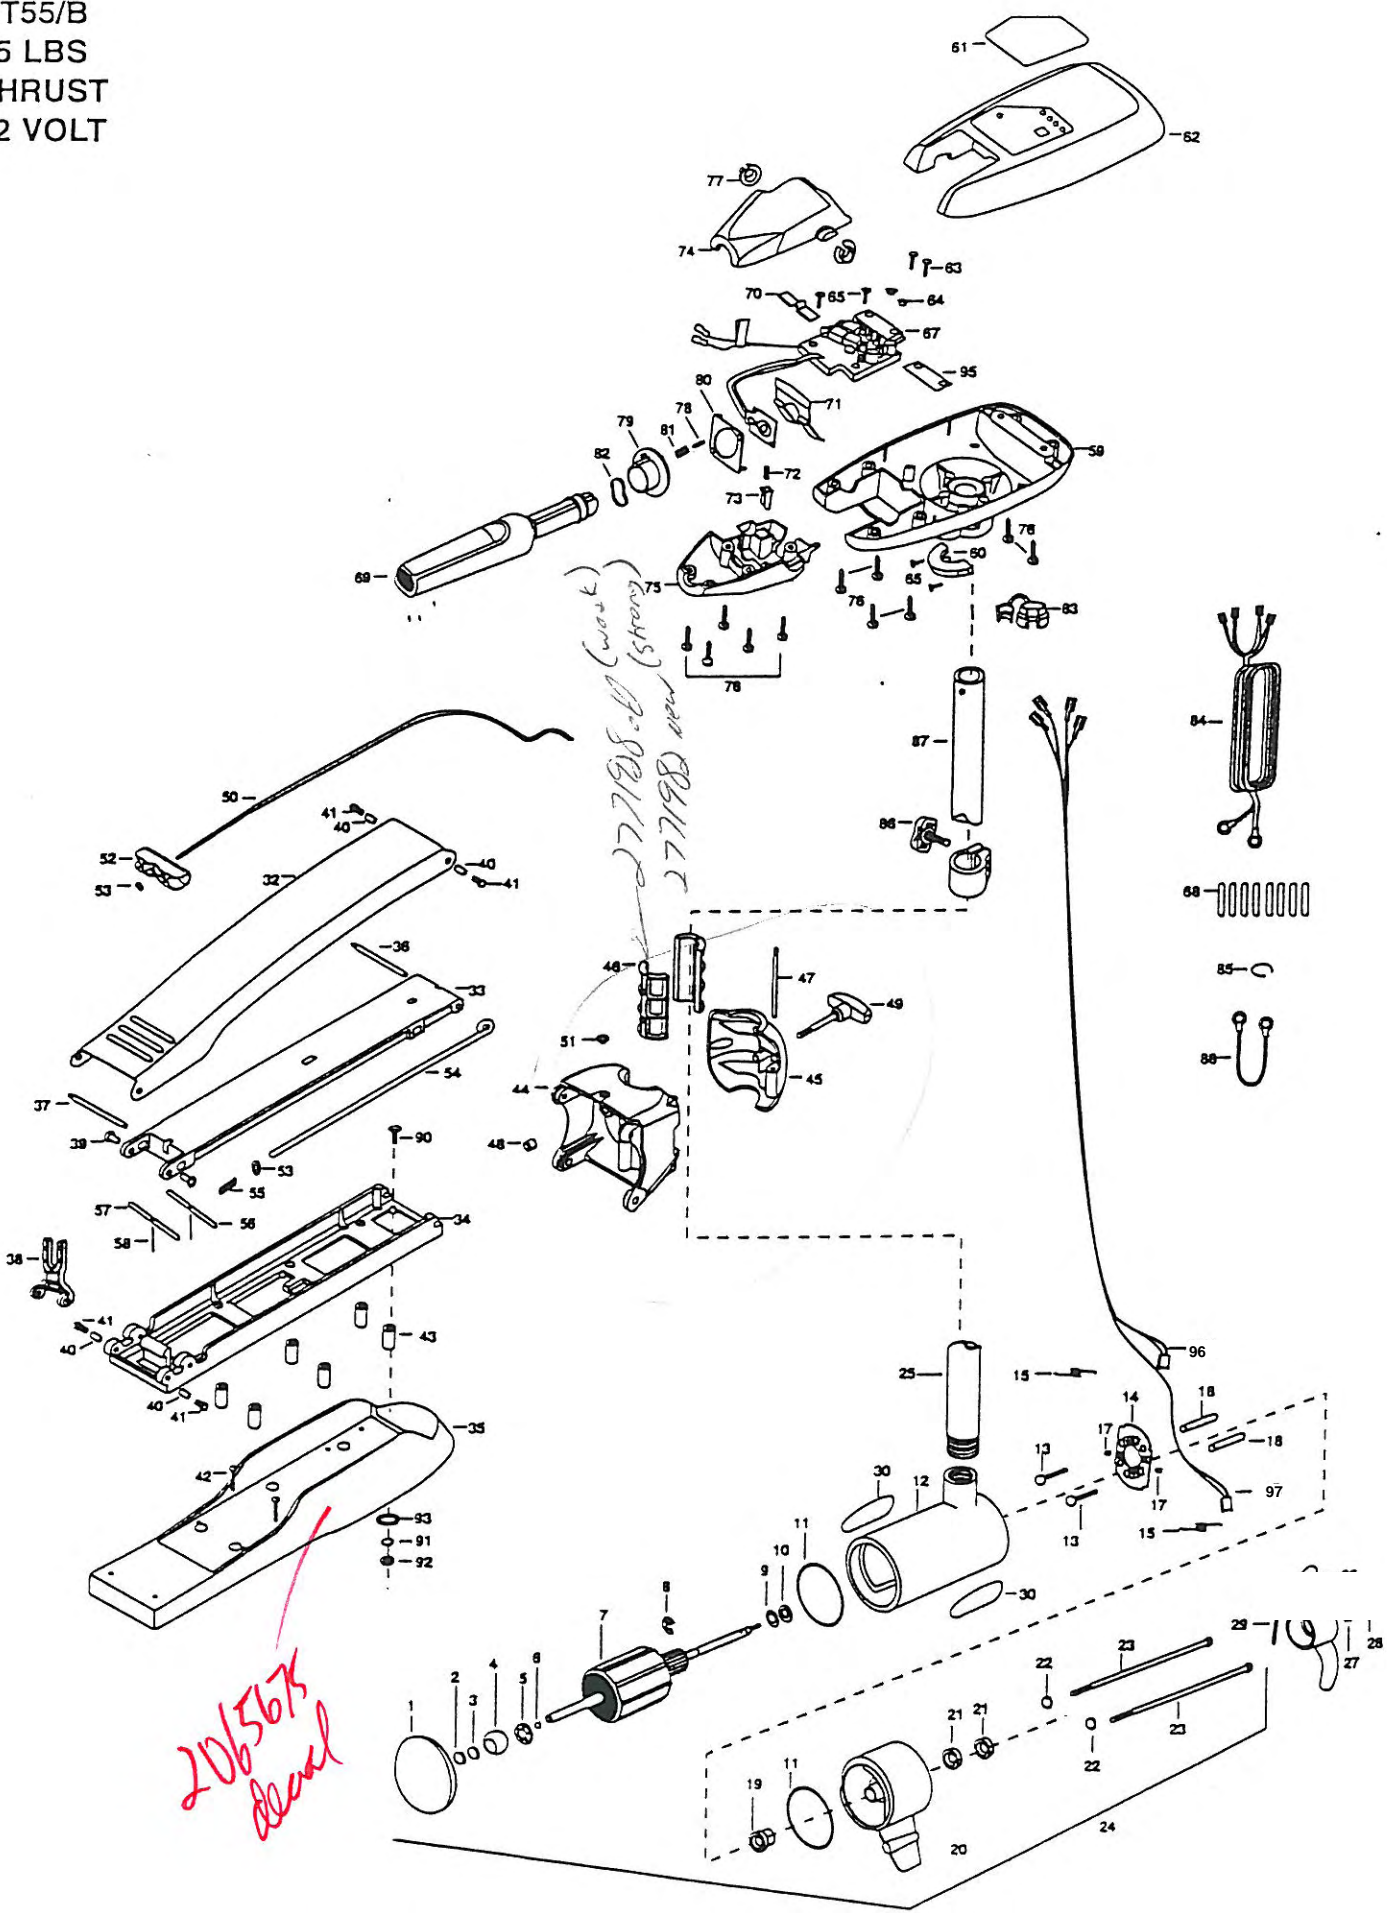

RT55/B
55 LBS
THRUST
12 VOLT

numbers of your motor when ordering parts. Please use the correct part numbers from the parts list. Payment for any parts ordered from MasterCard or VISA. To

MINN KOTA parts department, may be by cash, personal check, Discover Card, call 1-800-227-8433 or FAX 1-800-527-4464.

Ne pas oublier de fournir les numéros de Modèle et de Série de votre Moteur lorsque vous placez une commande. Employez le numéro de pièce exact se trouvant sur la list des pièces de remplacement.

para identificar o Centro de Serviço Autorizado MINN KOTA. Não deixe de incluir o número do MODELO e o número de SÉRIE do seu motor ao pedir peças. Sem use os números corretos das peças da lista de p

PARTS LIST