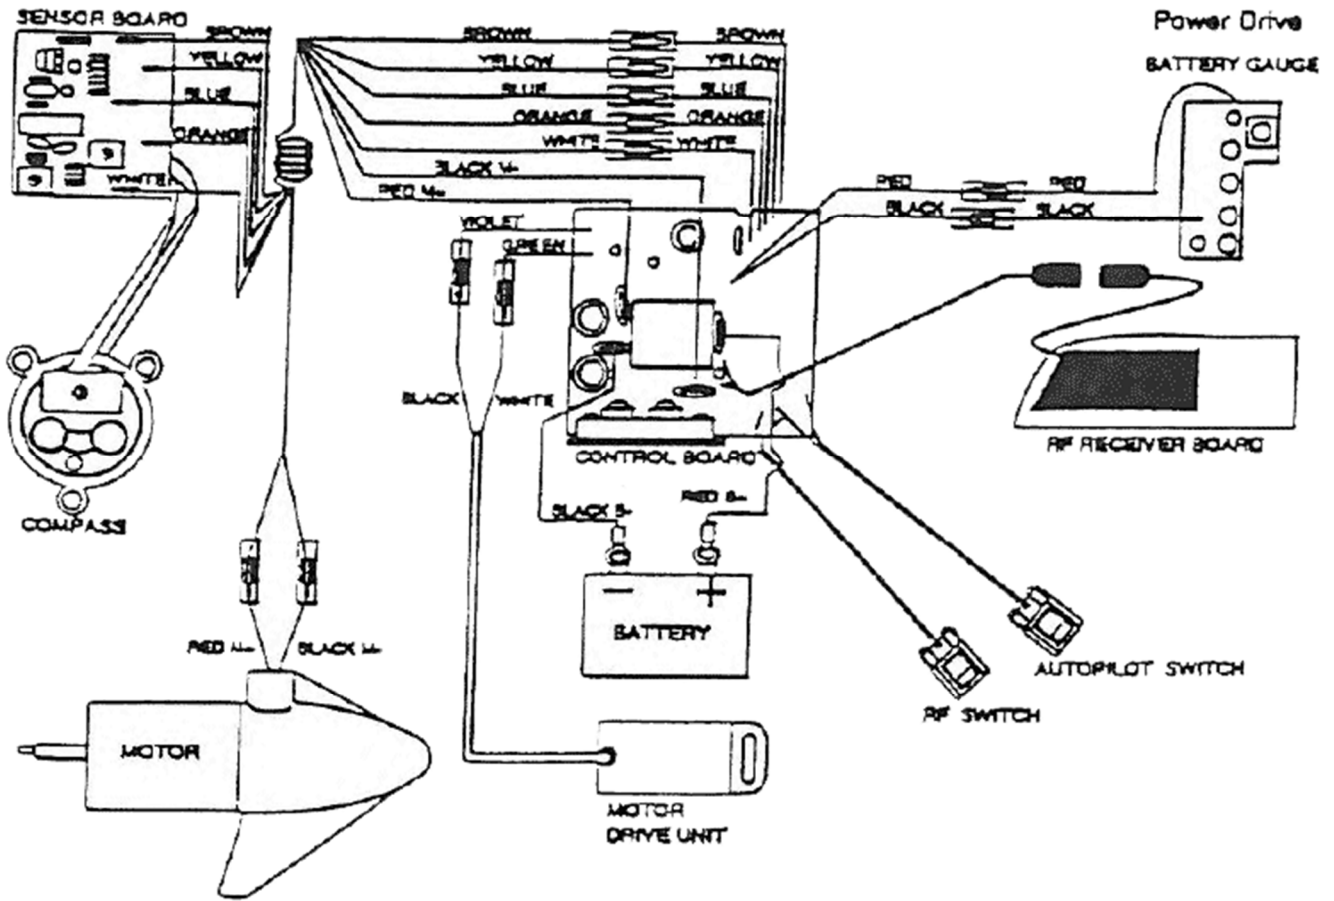

# Wiring Diagram

**Diagram # Product Info**

- 1 Minn Kota Trolling Motor Part Not Available
- 2 BRUSH PLATE WITH HOLDER - 738-036
- 3 SPRING - TORSION - 975-040
- 4 BRUSH ASSY 3.625" - 188-036
- 5 SCREW - 830-007
- 6 BEARING - BALL - 140-010
- 7 Minn Kota Trolling Motor Part Not Available
- 8 ARMATURE 12V - 92-100-095
- 9 RETAINING RING - 788-015
- 10 WASHER - STEEL THRUST - 990-067
- 11 WASHER - NYLATRON - 990-070
- 12 GASKET - 337-036
- 13 Minn Kota Trolling Motor Part Not Available
- 14 O-RING - 701-081
- 15 Minn Kota Trolling Motor Part Not Available
- 16 Minn Kota Trolling Motor Part Not Available
- 17 SEAL - 880-003
- 18 SEAL WITH SHIELD - 880-006
- 19 O-RING - 701-008
- 20 THRU BOLT 10-32 X 8.83 - 830-042
- 21 Minn Kota Trolling Motor Part Not Available
- 22 Minn Kota Trolling Motor Part Not Available
- 23 Minn Kota Weedless Wedge Propeller 2091150 / MKP-7 / 1378122 / 1865006
- 24 LOCKWASHER-PROP (MEDIUM) 2051700
- 25 NUT-PROP (MEDIUM) - 2053100
- 26 PIN-DRIVE (95-4HP'S) (SS) - 2092600
- 27 Minn Kota Trolling Motor Part Not Available
- 28 Minn Kota Trolling Motor Part Not Available