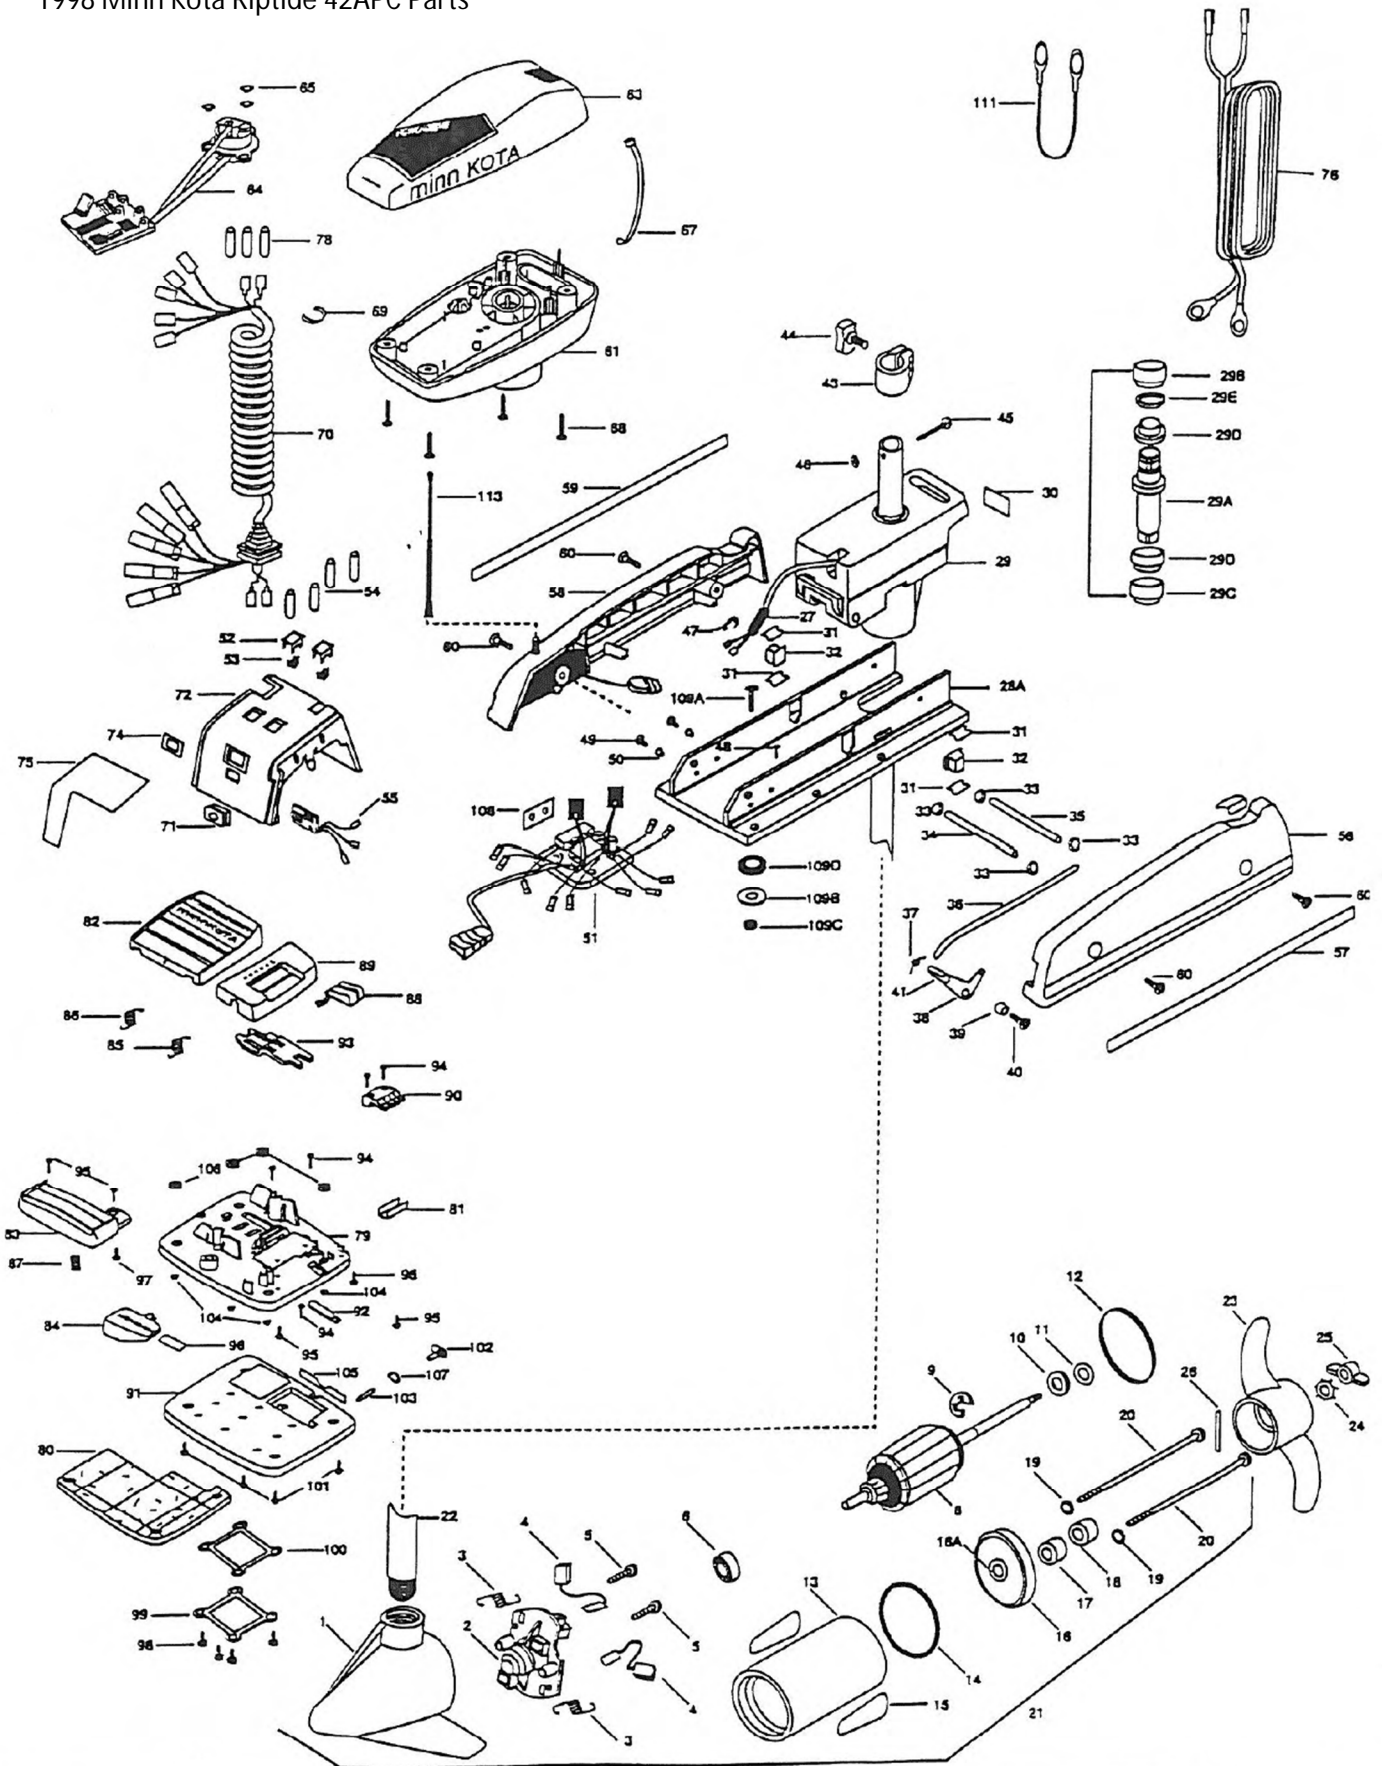

# Wiring Diagram

**Diagram # Product Info**

- 1 Minn Kota Trolling Motor Part Not Available
- 2 BRUSH PLATE WITH HOLDER - 738-036
- 3 SPRING - TORSION - 975-040
- 4 BRUSH ASSY 3.625" - 188-036
- 5 SCREW - 830-007
- 6 BEARING - BALL - 140-010
- 7 Minn Kota Trolling Motor Part Not Available
- 8 ARMATURE 12V - 92-100-095
- 9 RETAINING RING - 788-015
- 10 WASHER - STEEL THRUST - 990-067
- 11 WASHER - NYLATRON - 990-070
- 12 GASKET - 337-036
- 13 Minn Kota Trolling Motor Part Not Available
- 14 O-RING - 701-081
- 15 Minn Kota Trolling Motor Part Not Available
- 16 Minn Kota Trolling Motor Part Not Available
- 17 SEAL - 880-003
- 18 SEAL WITH SHIELD - 880-006
- 19 O-RING - 701-008
- 20 THRU BOLT 10-32 X 8.83 - 830-042
- 21 Minn Kota Trolling Motor Part Not Available
- 22 Minn Kota Trolling Motor Part Not Available
- 23 Minn Kota Weedless Wedge Propeller 2091150 / MKP-7 / 1378122 / 1865006
- 24 LOCKWASHER-PROP (MEDIUM) 2051700
- 25 NUT-PROP (MEDIUM) - 2053100
- 26 PIN-DRIVE (95-4HP'S) (SS) - 2092600
- 27 Minn Kota Trolling Motor Part Not Available
- 28 Minn Kota Trolling Motor Part Not Available