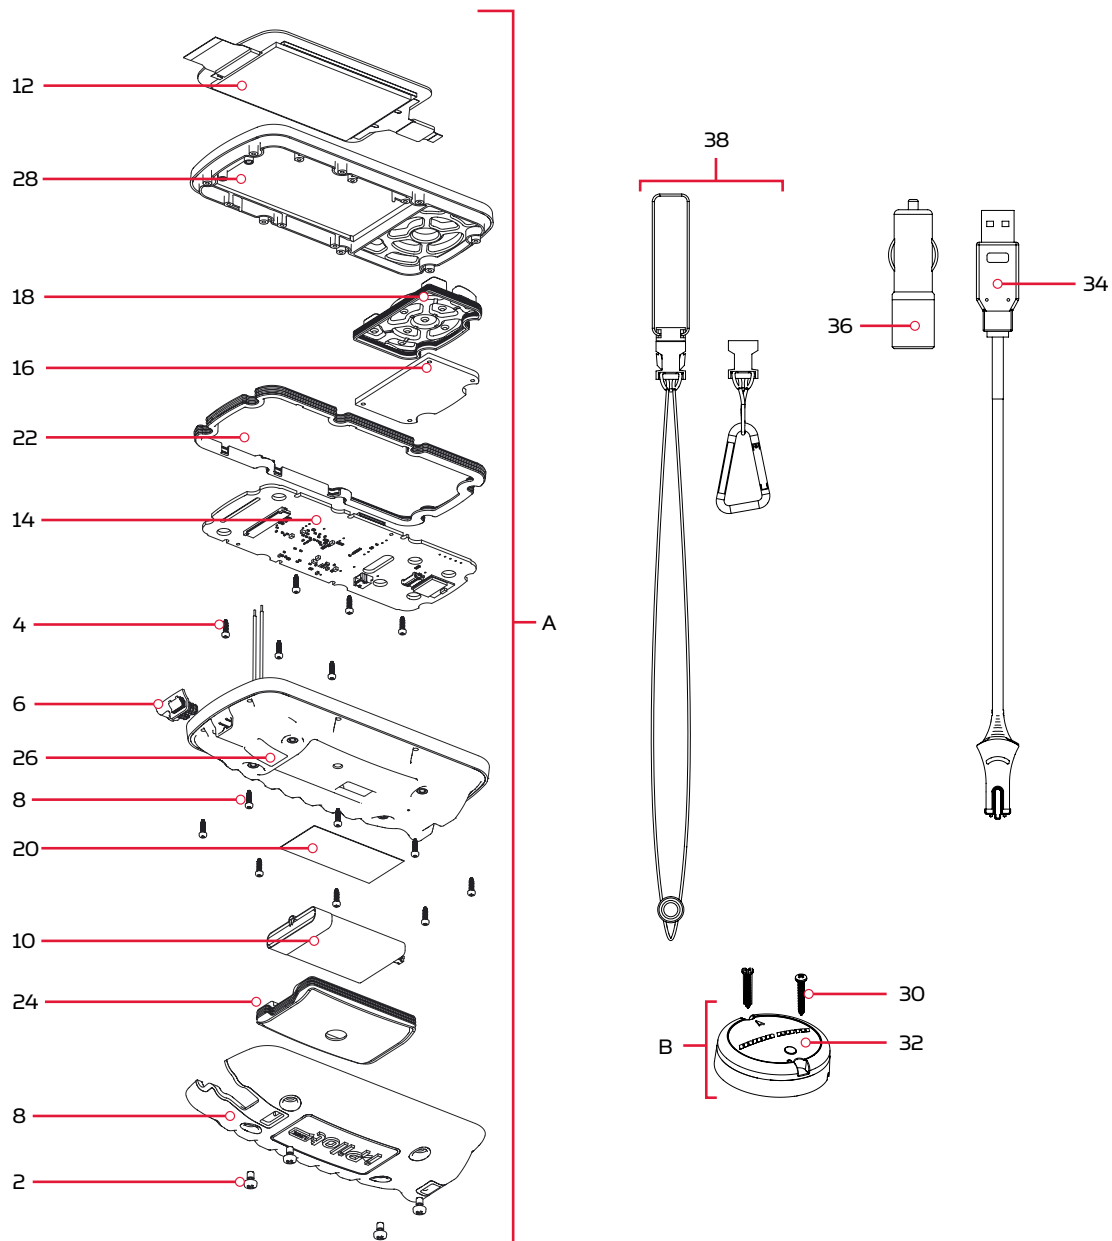

PARTS DIAGRAM & PARTS LIST

i-PILOT LINK

TERROVA, RIPTIDE TERROVA, ULTERRA, RIPTIDE ULTERRA & ULTREX

i-PILOT LINK REMOTE & HEADING SENSOR

Remote & Heading Sensor Parts Diagram

PARTS DIAGRAM & PARTS LIST

Remote & Heading Sensor Parts List

Assembly	Part #	Description	Quantity
A	2994076	REMOTE ASY, LINK TOUCHSCRN	1
B	2996400	HEADING SENSOR ASSEMBLY	1
Item	Part #	Description	Quantity
2	2383442	SCREW-3MM X .5 PPH MACHINE	4
4	2383471	SCREW-M2 X 7MM SS DELTA PT	14
6	2390200	DUST CAP, LINK TOUCH REMOTE	1
8	2390210	COVER, BATTERY, LINK TOUCH	1
10	2390710	BATTERY, LIPO PACK w/MOLEX	1
12	✖	DISPLAY-GLASS/PCAP/TFT ASM	1
14	✖	NRI-PCB ASY, iPILOT 3.0 REMOTE	1
16	✖	PCBA, BUTTON BRD, LINK TOUCH	1
18	✖	KEYPAD, LINK TOUCHSCREEN REMOTE	1
20	✖	DECAL, LINK BT REMOTE REG	1
22	✖	GASKET, CASE, LNK TOUCHSCREEN	1
24	2396910	GASKET, BATTERY, LINK TOUCH	1
26	✖	CASE, BACK ASY, LINK TOUCHSCRN	1
28	✖	BEZEL ASSY, LINK TOUCHSCREEN	1
30	2393400	SCREW-#8-18X1-1/2 PPH TY AB SS *STAINLESS STEEL*	2
32	✖	HEADING SENSOR	1
34	2373241	CABLE, USB REMOTE CHARGER LINK	1
36	2375901	ADAPTER, USB DC POWER LINK	1
38	2390800	LANYARD, REMOTE W/ CARABEENER	1

✖ This part is included in an assembly and cannot be ordered individually.

i-PILOT LINK CONTROL HEAD

Control Head Parts Diagram

Ultrex, Terrova & Riptide Terrova

Ulterra & Riptide Ulterra

PARTS DIAGRAM & PARTS LIST