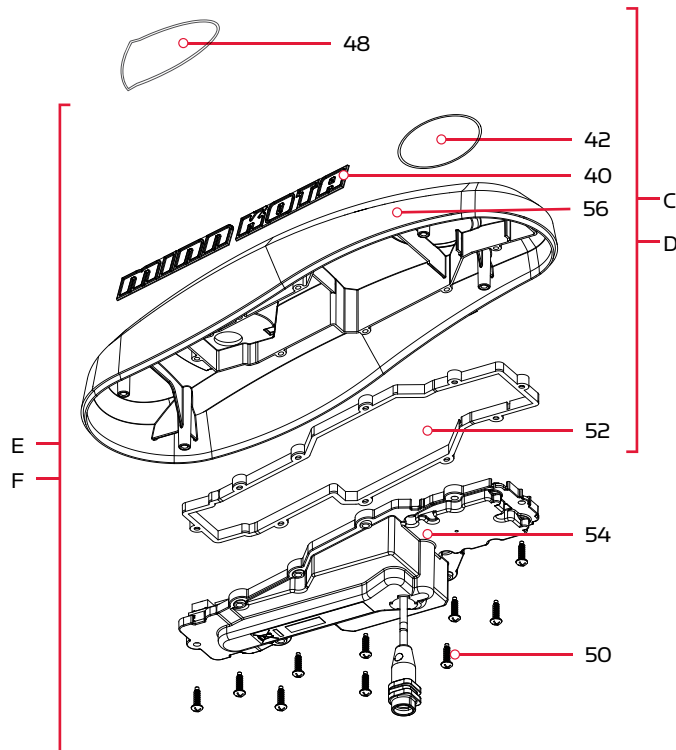

PARTS DIAGRAM & PARTS LIST

i-PILOT LINK

TERROVA, RIPTIDE TERROVA, ULTERRA, RIPTIDE ULTERRA & ULTREX

i-PILOT LINK REMOTE & HEADING SENSOR

Remote & Heading Sensor Parts Diagram

PARTS DIAGRAM & PARTS LIST

Remote & Heading Sensor Parts List

Assembly	Part #	Description	Quantity
A	2994076	REMOTE ASY, LINK TOUCHSCRN	1
B	2996400	HEADING SENSOR ASSEMBLY	1
Item	Part #	Description	Quantity
2	2383442	SCREW-3MM X .5 PPH MACHINE	4
4	2383471	SCREW-M2 X 7MM SS DELTA PT	14
6	2390200	DUST CAP, LINK TOUCH REMOTE	1
8	2390210	COVER, BATTERY, LINK TOUCH	1
10	2390710	BATTERY, LIPO PACK w/MOLEX	1
12	✖	DISPLAY-GLASS/PCAP/TFT ASM	1
14	✖	NRI-PCB ASY, iPILOT 3.0 REMOTE	1
16	✖	PCBA, BUTTON BRD, LINK TOUCH	1
18	✖	KEYPAD, LINK TOUCHSCREEN REMOTE	1
20	✖	DECAL, LINK BT REMOTE REG	1
22	✖	GASKET, CASE, LNK TOUCHSCREEN	1
24	2396910	GASKET, BATTERY, LINK TOUCH	1
26	✖	CASE, BACK ASY, LINK TOUCHSCRN	1
28	✖	BEZEL ASSY, LINK TOUCHSCREEN	1
30	2393400	SCREW-#8-18X1-1/2 PPH TY AB SS *STAINLESS STEEL*	2
32	✖	HEADING SENSOR	1
34	2373241	CABLE, USB REMOTE CHARGER LINK	1
36	2375901	ADAPTER, USB DC POWER LINK	1
38	2390800	LANYARD, REMOTE W/ CARABEENER	1

✖ This part is included in an assembly and cannot be ordered individually.

i-PILOT LINK CONTROL HEAD

Control Head Parts Diagram

Ultrex, Terrova & Riptide Terrova

Ulterra & Riptide Ulterra

PARTS DIAGRAM & PARTS LIST