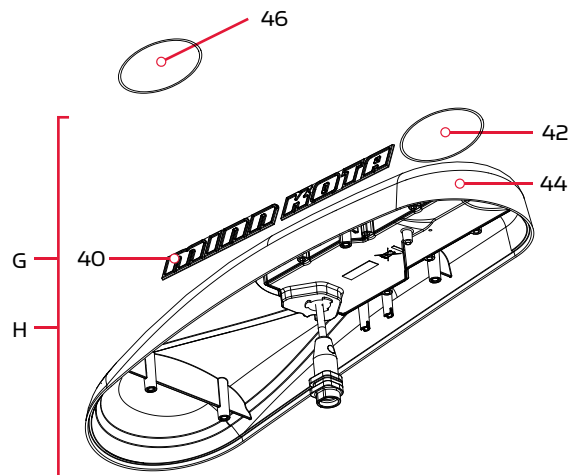

Assembly	Part #	Description	Quantity
A	2994076	REMOTE ASY, LINK TOUCHSCRN	1
B	2996400	HEADING SENSOR ASSEMBLY	1
Item	Part #	Description	Quantity
2	2383442	SCREW-3MM X .5 PPH MACHINE	4
4	2383471	SCREW-M2 X 7MM SS DELTA PT	14
6	2390200	DUST CAP, LINK TOUCH REMOTE	1
8	2390210	COVER, BATTERY, LINK TOUCH	1
10	2390710	BATTERY, LIPO PACK w/MOLEX	1
12	✖	DISPLAY-GLASS/PCAP/TFT ASM	1
14	✖	NRI-PCB ASY, iPILOT 3.0 REMOTE	1
16	✖	PCBA, BUTTON BRD, LINK TOUCH	1
18	✖	KEYPAD, LINK TOUCHSCREEN REMOTE	1
20	✖	DECAL, LINK BT REMOTE REG	1
22	✖	GASKET, CASE, LNK TOUCHSCREEN	1
24	2396910	GASKET, BATTERY, LINK TOUCH	1
26	✖	CASE, BACK ASY, LINK TOUCHSCRN	1
28	✖	BEZEL ASSY, LINK TOUCHSCREEN	1
30	2393400	SCREW-#8-18X1-1/2 PPH TY AB SS *STAINLESS STEEL*	2
32	✖	HEADING SENSOR	1
34	2373241	CABLE, USB REMOTE CHARGER LINK	1
36	2375901	ADAPTER, USB DC POWER LINK	1
38	2390800	LANYARD, REMOTE W/ CARABEENER	1

✖ This part is included in an assembly and cannot be ordered individually.

i-PILOT LINK CONTROL HEAD

Control Head Parts Diagram

Ultrex, Terrova & Riptide Terrova

Ulterra & Riptide Ulterra

PARTS DIAGRAM & PARTS LIST