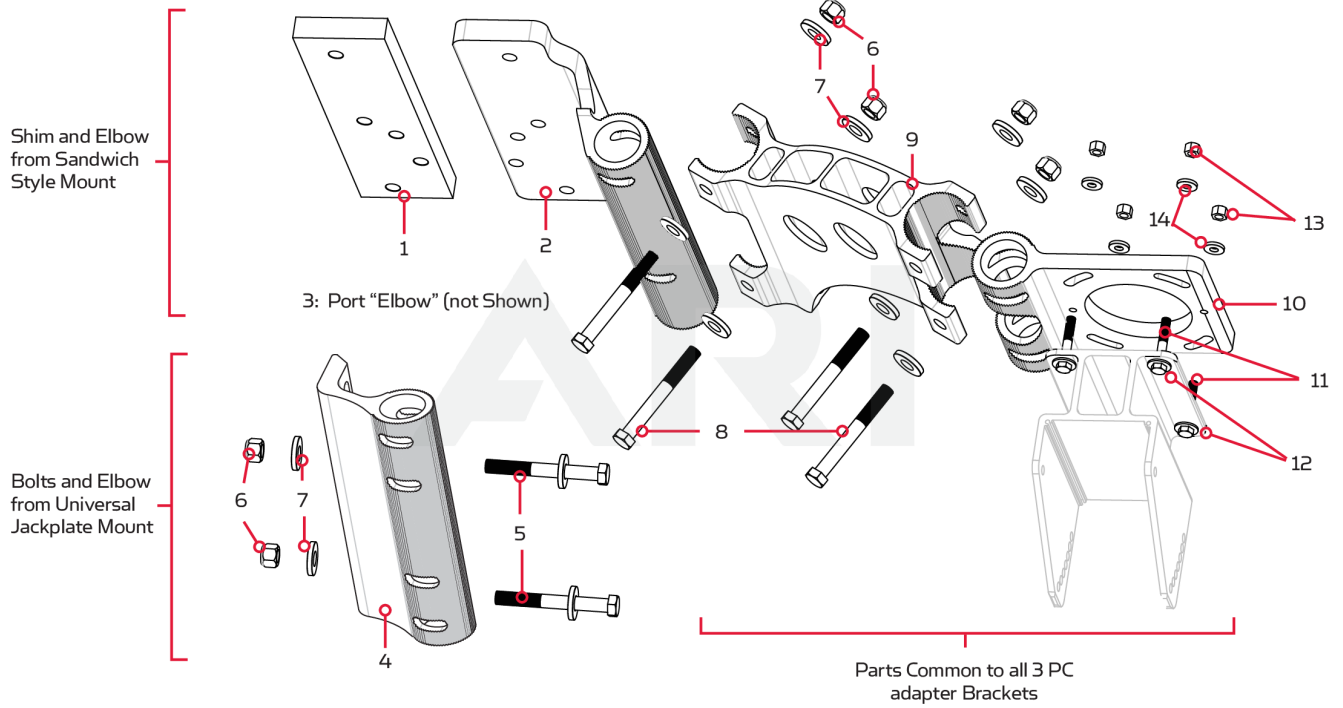

Talon Adapter Bracket Parts

Talon Adapter Bracket Parts

Ref Number	Part Number	Part Description	Context Notes	Quantity
1	2371790	SHIM, 3PC SANDWICH BRACKET		1
2	2371984	BRKT-ADP,SANDWICH MNT,MCH STBD		1
3	2371987	BRKT-ADP,SANDWICH MNT,MCH PORT		1
4	2371884	BRACKET-ADP,JACKPLATE MNT,MCH		1
5	2373519	BOLT-1/2-13 X 3" HHCS SS		2
6	2373108	NUT-1/2-13, NYLOC, SS	6	4
7	2371757	WASHER-1/2", HEAVY DUTY, SS	12	8
8	2373528	BOLT-1/2-13 X 4 1/4" SS		4
9	2371999	BRACKET-ADAPTER, ARM, MCH		1
10	2371959	BRACKET-ADP,MOUNTING PLATE,MCH		1
11	2373526	BOLT-5/16-18 X 2.00" HHCS SS		4
12	2371749	WASHER-FLAT 5/16 SS		4
13	2223100	NUT-5/16-18 NYLOCK S/S		4
14	2371746	WASHER .750 X .3125 SS		4
	2378608	ANTI SEIZE TUBE, 4CC, TALON	3	2
	2994900	BAG ASSY,TALON TO ADP. BRACKET		1
		INCLUDES (4) 11,/2373526 (4) 12/2371749, (4) 13/2223100, (4) 14/2371746		
	2994913	BAG ASSY, 3PC ADAPTER BRACKET		1
		INCLUDES (4) 8/2373528, (8) 7/2371757 (4) 6/2373108		
	2994902	BAG ASSY, TALON HDW		1
		INCLUDES(2) 5/2373524, (4) 7/2371757 (2) 6/2373108		