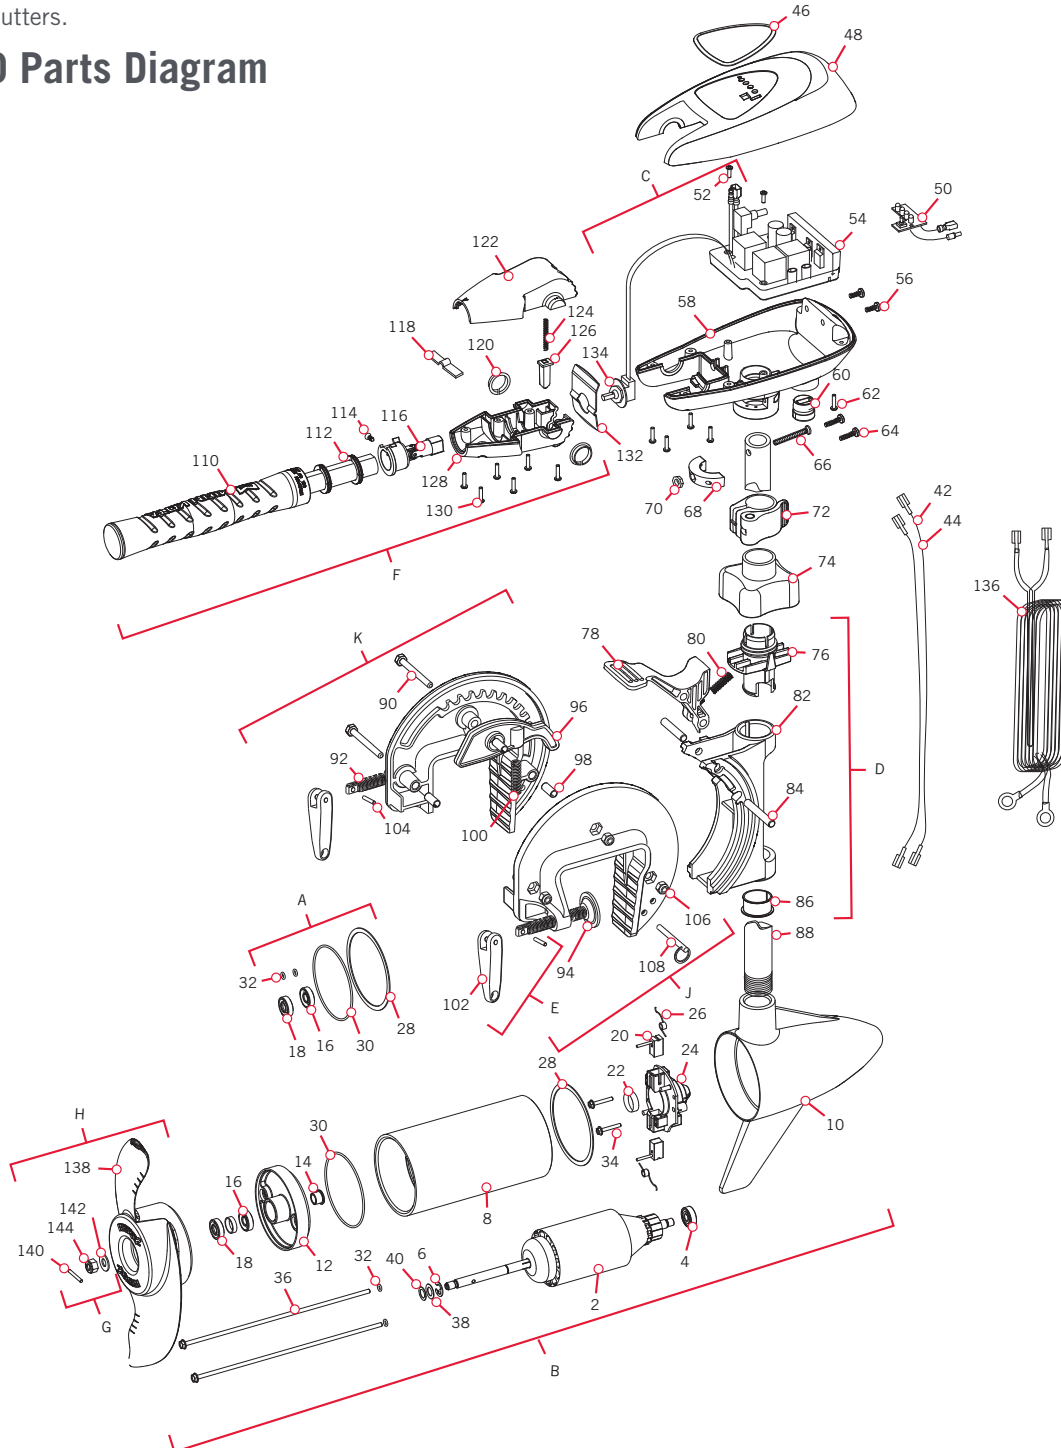

PARTS DIAGRAM & PARTS LIST

TRAXXIS 70 - 70 LBS THRUST - 24 VOLT - 42" SHAFT

This page provides Minn Kota® WEEE compliance disassembly instructions. For more information about where you should dispose of your waste equipment for recycling and recovery and/or your European Union member state requirements, please contact your dealer or distributor from which your product was purchased. Tools required, but not limited to: flat head screw driver, Phillips screw driver, socket set, pliers, wire cutters.

Traxxis 70 Parts Diagram