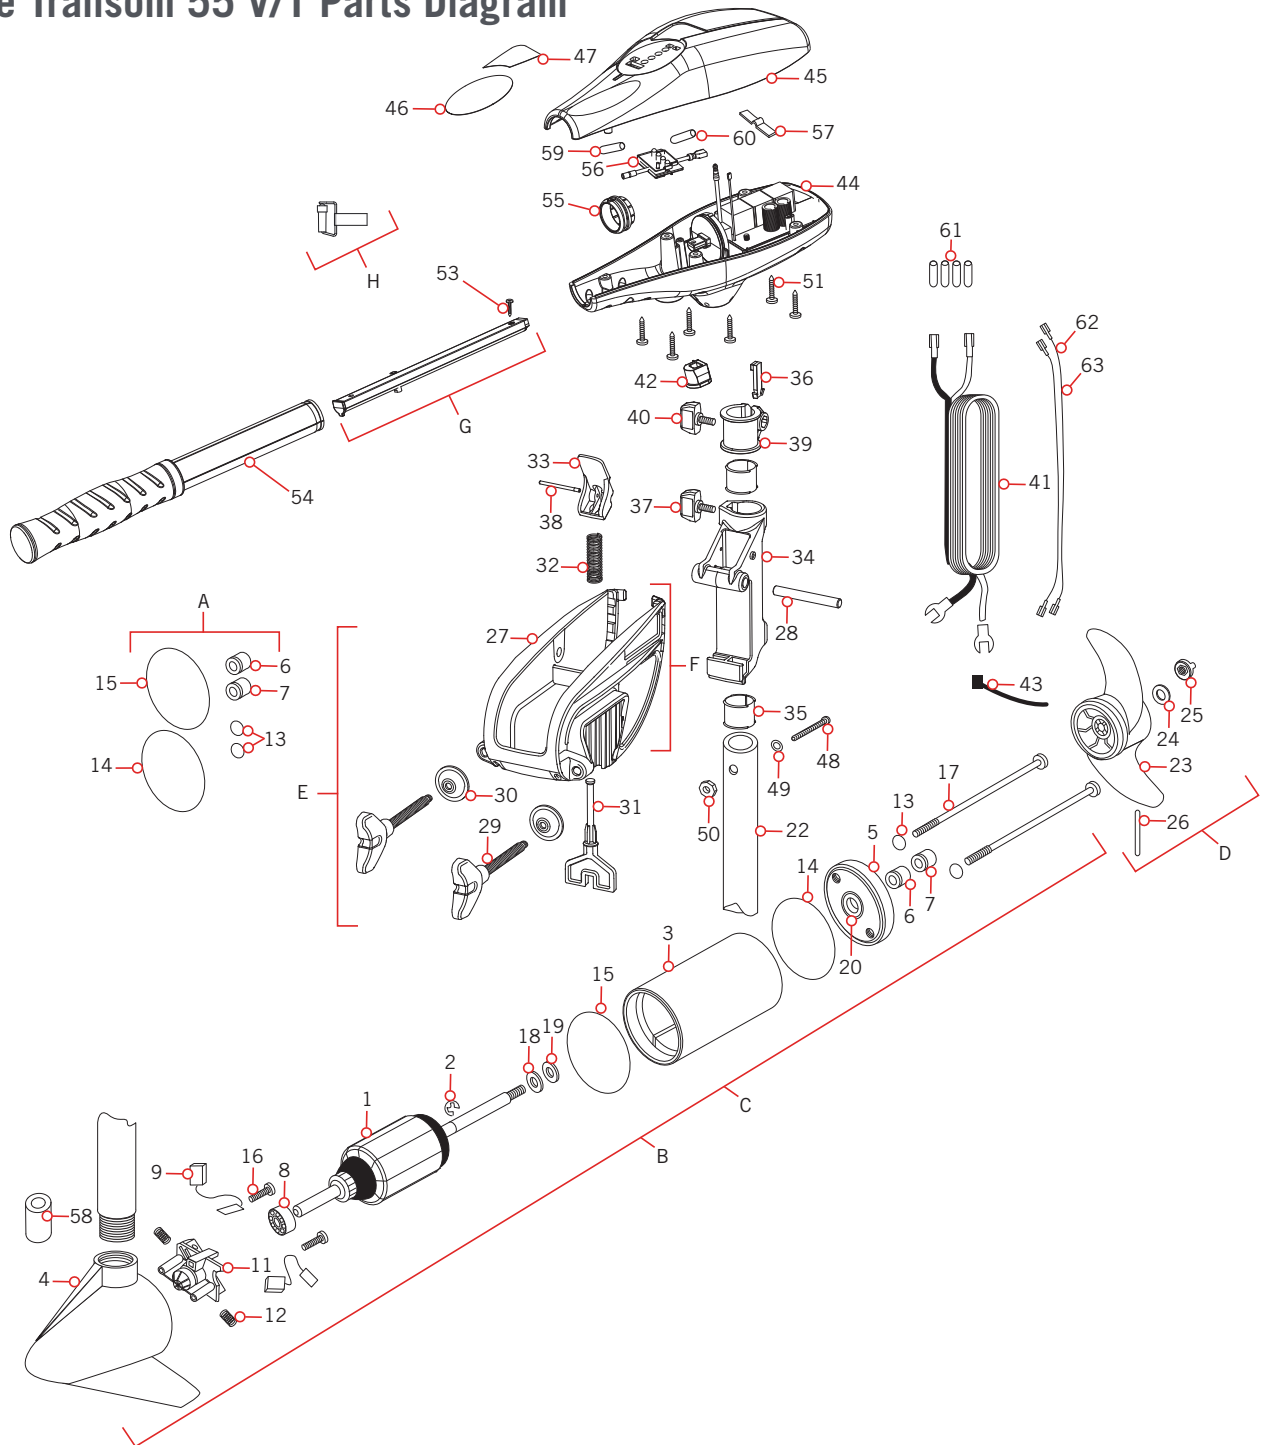

PARTS DIAGRAM & PARTS LIST

RIPTIDE TRANSOM 55 V/T - 55 LBS THRUST - 12 VOLT - 36"/42" SHAFT

This page provides Minn Kota® WEEE compliance disassembly instructions. For more information about where you should dispose of your waste equipment for recycling and recovery and/or your European Union member state requirements, please contact your dealer or distributor from which your product was purchased. Tools required, but not limited to: flat head screw driver, Phillips screw driver, socket set, pliers, wire cutters.

› Riptide Transom 55 V/T Parts Diagram

PARTS DIAGRAM & PARTS LIST

› Riptide Transom 55 V/T Parts List

Assembly	Part #	Description	Quantity
A	2888460	SEAL AND O-RING KIT	1
B	2097078	MOTOR ASSEMBLY 12 V 3.62 SW 36"	1
C	2097093	MOTOR ASSEMBLY 12 V 3.62 SW 42"	1
D	1378170	PROPELLER KIT	1
E	2771816	BRACKET & HINGE ASSEMBLY	1
F	2771913	BRACKET ASSEMBLY	1
G	2990924	INNER HANDLE ASSEMBLY	1
H	2882726	BALL DETENT, RTNR SPRING ASM KIT	1
Item	Part #	Description	Quantity
1	2-100-117	ARMATURE ASSEMBLY 12V 3.62	1
2	788-015	RETAINING RING	1
3	2-200-301	HOUSING ASSEMBLY CENTER 3.62 SW	1
4	421-336	BRUSH END HOUSING ASSEMBLY 3.62	1
5	2-400-337	PLAIN END HOUSING ASSEMBLY 3.62	1
6	880-003	SEAL	1
7	880-006	SEAL W/SHIELD	1
8	140-010	BALL BEARING	1
9	188-036	BRUSH ASSEMBLY	2
11	738-036	BRUSH PLATE W/HOLDER 3.62	1
12	975-040	TORSION SPRING	2
13	701-008	O-RING — THRU BOLT	2
14	701-081	O-RING	1
15	337-036	GASKET	1
16	830-007	SCREW — SELF THREAD #8-32	2
17	830-042	THRU BOLT #10-32 X 8.83	2
18	990-067	WASHER — STEEL THRUST	1
19	990-070	WASHER — NYLATRON	1
20	144-049	FLANGE BEARING (SERVICE ONLY)	1
22	2002021	36" COMPOSITE TUBE	1
	2002022	42" COMPOSITE TUBE	1
23	2091170	PROPELLER 3.62 HUB DIA	1
24	2151726	WASHER — 5/16 STD SS	1
25	2198400	ZINC ANODE	1
26	2092600	DRIVE PIN	1
27	✘	BRACKET	1
28	2060511	HINGE PIN	1
29	✘	SCREW — CLAMP	2