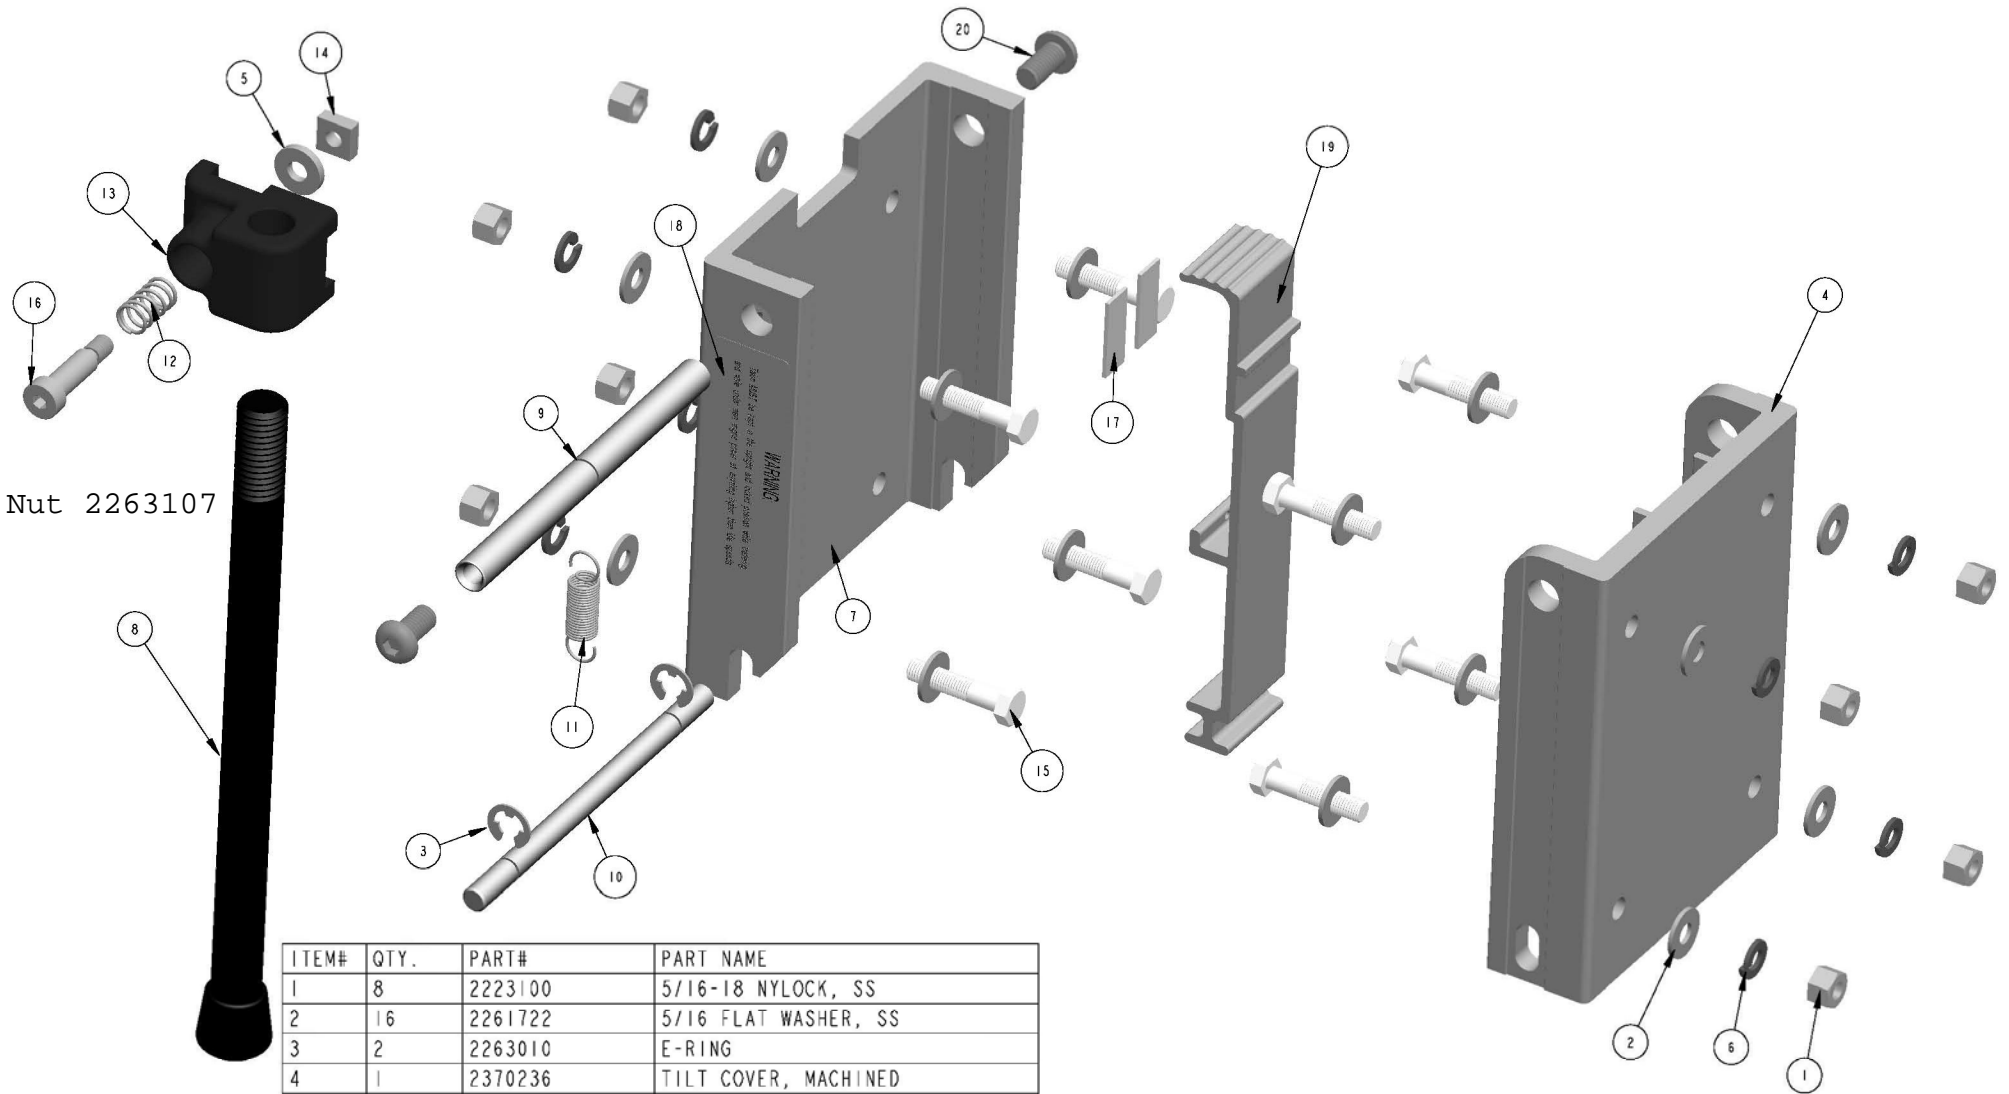

Nut 2263107

ITEM#	QTY.	PART#	PART NAME
1	8	2223100	5/16-18 NYLOCK, SS
2	16	2261722	5/16 FLAT WASHER, SS
3	2	2263010	E-RING
4	1	2370236	TILT COVER, MACHINED
5	1	2371746	WASHER .6875 X .3125, SS
6	8	2371756	LOCK WASHER, 5/16" - SS
7	1	2371939	TILT BASE, MACHINED
8	1	2372340	CRUTCH, TILT BRACKET
9	1	2372665	TILT PIVOT PIN
10	1	2372670	TILT, LATCH PIN
11	1	2372744	SPRING, TILT LATCH
12	1	2372745	SPRING, TILT BRACKET CRUTCH
13	1	2372840	CRUTCH BLOCK, TILT BRACKET
14	1	2373130	SQUARE NUT
15	8	2373521	5/16-18 X 1/2 HHCS
16	1	2373527	3/8 X 1" SHOULDER BOLT
17	2	2375417	INSULATOR, TILT BRACKET
18	1	2375769	LABEL, WARNING, TALON TILT BRACKET
19	1	2377216	TILT LEVER, MACHINED
20	2	2383443	3/8-16 X .75" BHCS, SS