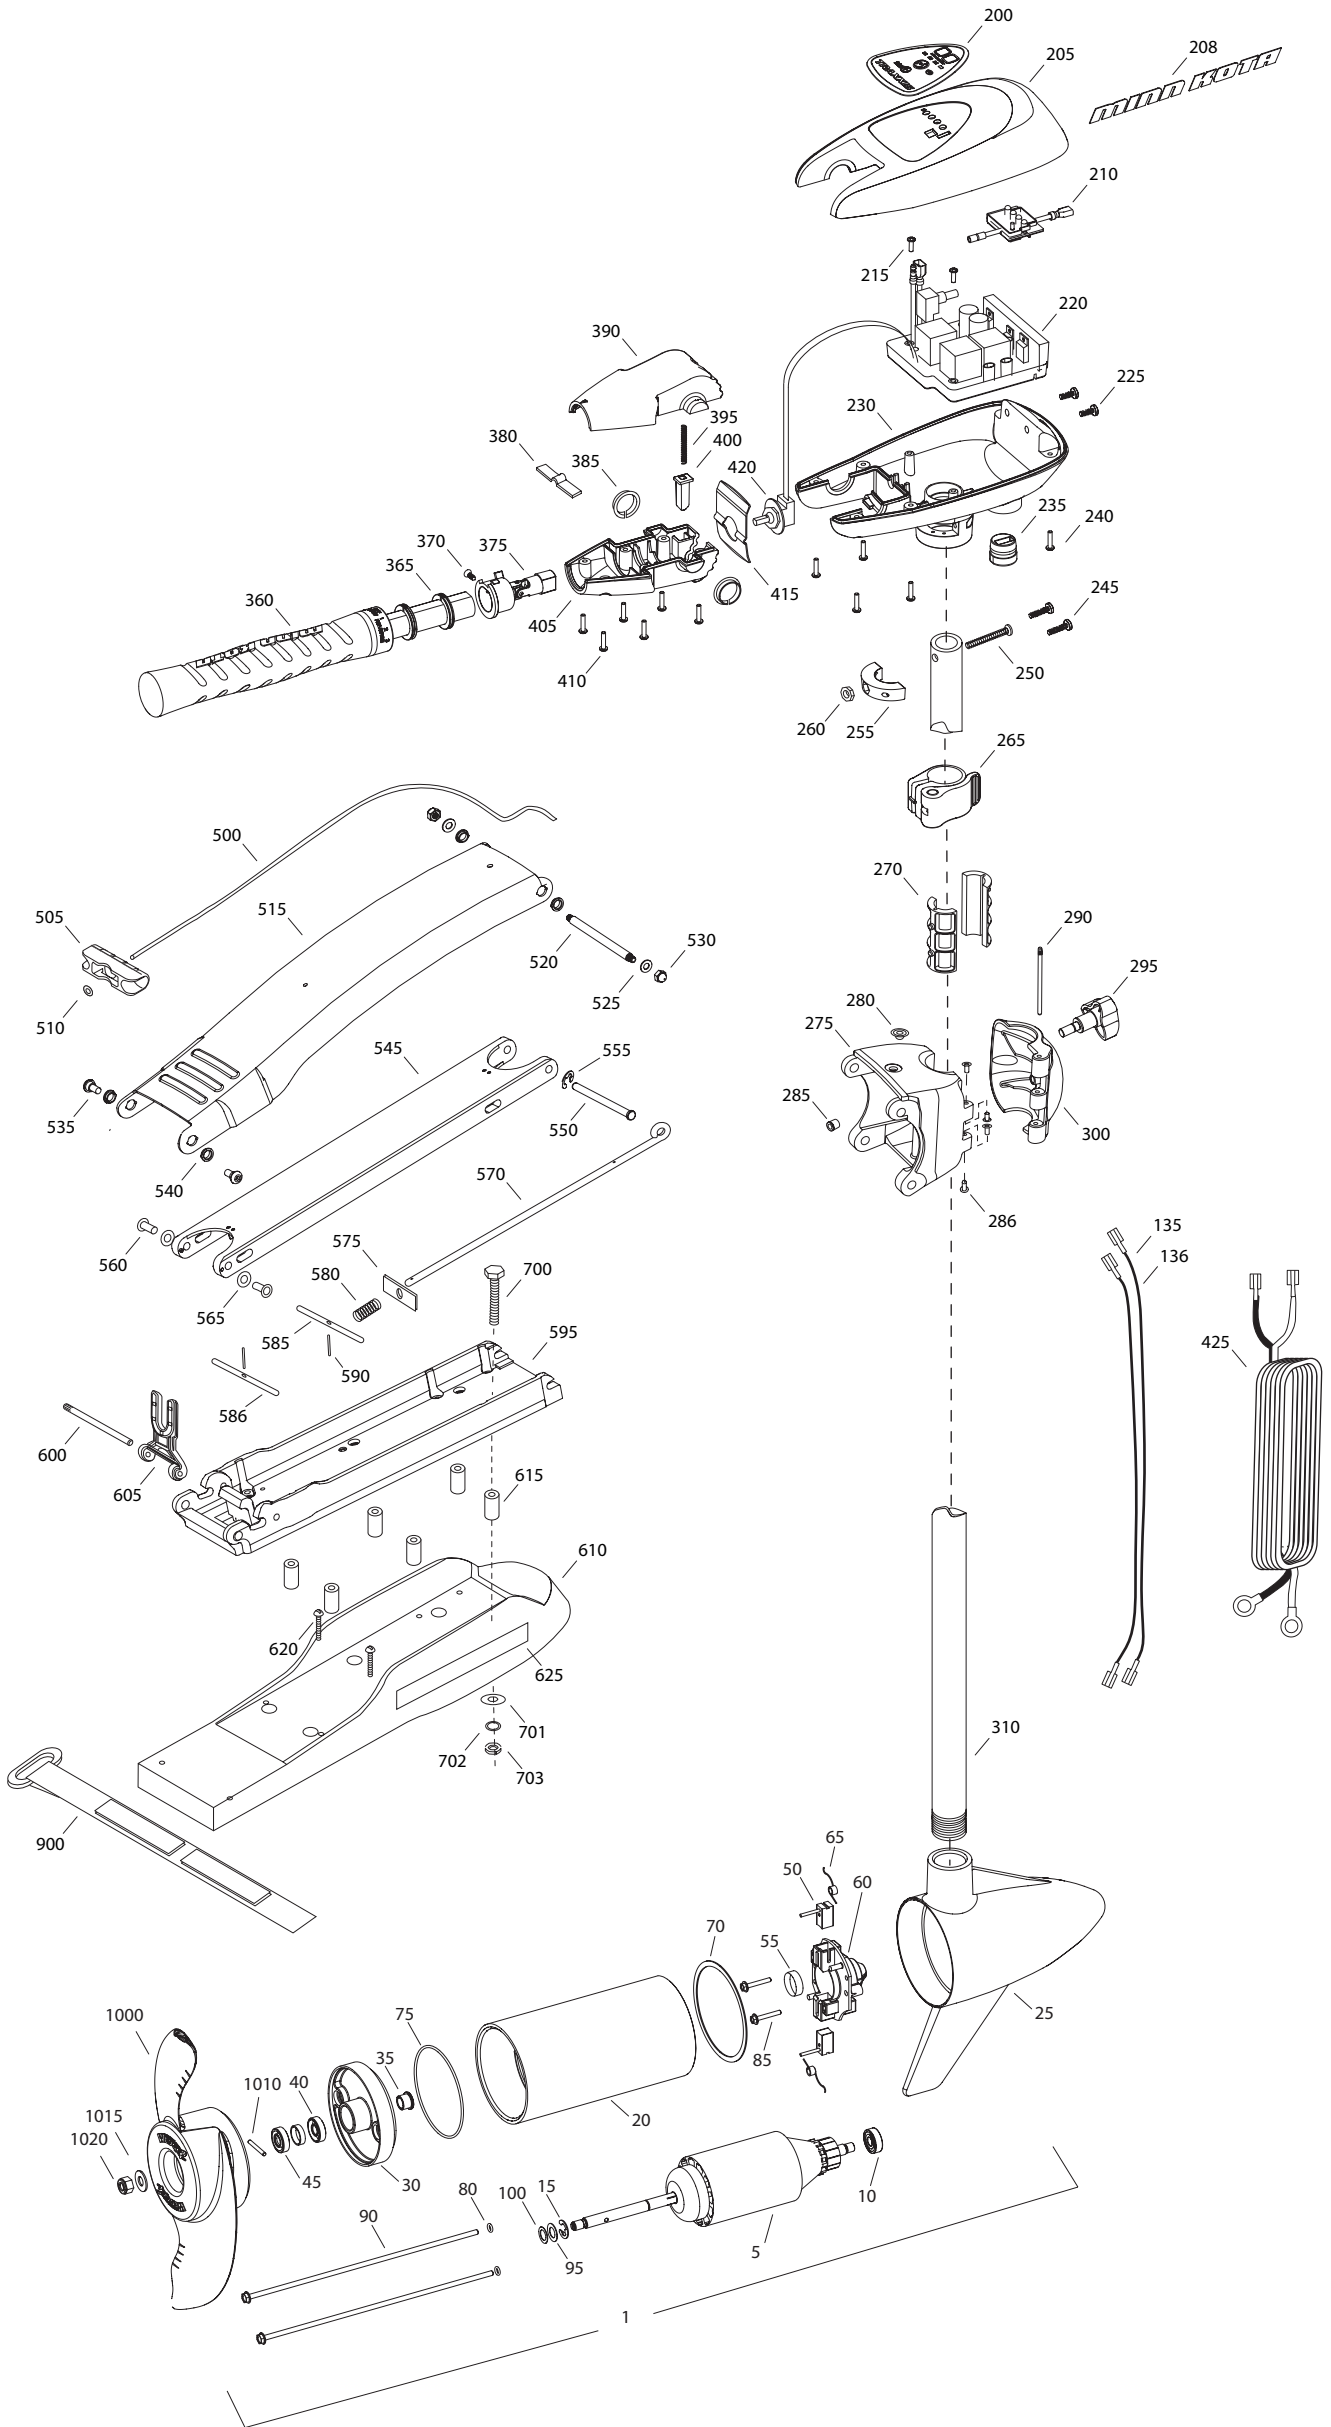

**RT55/SM LATCH & DOOR**  
**55 LBS THRUST**  
**12 VOLT 50 AMPS**  
**52" SHAFT**

for use with "J" serial numbers  
 3-year warranty

Item	P/N	Description	Qty	Item	P/N	Description	Qty	Item	P/N	Description	Qty	Item	P/N	Description	Qty
1	2097095	12V Motor 52" SW	1	■	2990957	Handle assy, VARS [360-410]	1	■	1378131	Propeller kit WW2					
5	2-100-121	Armature assembly	1	360	2990456	Grip/handle assy, VARS [360-375]	1	■	2994875	Propeller bag assy					
10	140-010	Bearing	1	365	2060015	Bearing, handle	2	1000	2091160	Propeller WW2	1				
15	788-015	Retaining ring	1	370	2063405	Screw, #6 PFH SS	1	1010	2092600	Drive pin, small	1				
20	2-200-301	Center housing assembly	1	375	2884092	Yoke / spider assy, VARS	1	1015	2151726	Washer, prop, small	1				
25	421-336	Brush end housing assembly	1	380	2302742	Spring, detent, off	1	1020	2198400	Nut, nylock, prop, Anode	1				
30	2-400-337	Plain end housing assembly	1	385	2060005	Bearing, handle pivot	2								
35	144-049	Flange bearing	1	390	2060900	Handle pivot, top	1								
40	880-003	Seal	1	395	2302745	Spring, release button	1								
45	880-006	Seal with shield	1	400	2063700	Button, release	1								
50	188-036	Brush	2	405	2060905	Handle pivot, bottom	1								
55	725-050	Paper tube	1	410	2303412	Screw, #6 x 5/8 SS	6								
60	738-036	Brush plate assembly	1												
65	975-040	Brush spring	2	415	2062715	Spring, handle pivot	1								
70	337-036	Gasket	1	420	2061700	Washer, pot holder	1								
75	701-081	O-ring, motor	1	425	2992523	Leadwire assy	1								
80	701-008	O-ring, thru-bolt	2												
85	830-007	Screw, 8-32	2	■	2991845	Mount, Bow Assy									
90	830-042	Thru-bolt	2			[500-625]									
95	990-067	Washer, steel	2	500	2251601	Rope	1								
100	990-070	Washer, nylatron	2	505	2150400	Pull grip	1								
135	640-008	Leadwire, black	1	510	2151700	Washer	1								
136	640-107	Leadwire, red	1	515	2264244	Arm, upper, std, sw	1								
■	2888460	Seal and O-ring Kit		520	2262604	Pin, bowguard, upper	1								
				525	2261722	Washer, 5/16", ss	2								
200	2195654	Decal, c-box cover	1	530	2223100	Nut, 5/16-18 SS	2								
205	2060296	C-box cover	1	535	2263500	Bolt, shoulder	2								
208	2325666	Decal - MinnKota	2	540	2293501	Bushing, SS	2								
210	2074080	Battery meter, 12v SW	1	545	2994351	Arm, Lower, std, sw	1								
215	2043427	Screw, #8 x 7/8 SS	2	550	2262622	Pin, clevis ss	1								
220	2184016	Control board, 12V	1	555	2263011	E-clip, ss	1								
■	2888411	Potentiometer Replacement Kit		560	2267318	Bushing, nyliner	2								
225	2303434	Screw, #8-30 x 5/8 SS	2	565	2261708	Washer, spacer, .010 thk	as reqd								
230	2062503	Control box, VARS, SW	1	570	2153603	Eyeshaft, ss	1								
235	2062905	Strain relief	1	575	2262703	Spring stop	1								
240	2303412	Screw, #6 x 5/8 SS	6	580	2152701	Spring, lock bar, ss	1								
245	2263434	Screw, #8 x 1 SS	2	585	2233621	Lock bar, front, ss	1								
250	2383406	Screw, #10-24 x 2 SS	1	586	2233623	Lock bar, back, ss	1								
255	2061517	Collar, c-box	1	590	2152612	Spring pin, ss	2								
260	2383101	Nut, 10-24, nylock, SS	1	595	2773983	Bowplate w/ insert, std, fw	1								
265	2991521	Cam lock/depth collar assy	1	600	2260505	Hinge pin, ss	1								
				605	2293811	Yoke, Max	1								
■	2991808	Hinge & door assembly [270-300]		610	2263917	Motor rest, std, fw	1								
270	2151532	Hinge sleeve	2	615	2261505	Spacer, motor rest	6								
275	2991782	Hinge base assembly	1	620	2263434	Screw, #8, SS	2								
280	2232315	Eyelet SS	1	625	2065677	Decal, motor rest	2								
286	2236001	Bushing, nyliner	4												
285	2264706	Insert, hinge base	1	■	2994830	Bag assembly									
290	2262642	Pin, hinge door	1	700	2263431	Screw, 1/4-20 x 3 1/2" PPH, SS	6								
295	2260902	Knob, door	1	701	2301720	Washer, rubber mounting	6								
300	2261859	Hinge door	1	702	2261713	Washer, 1/4 SS	6								
				703	2263101	Nut, 1/4-20 Nylock, SS	6								
310	2002014	Tube Composite 52"	1												
				900	2263804	Strap, hold down	1								