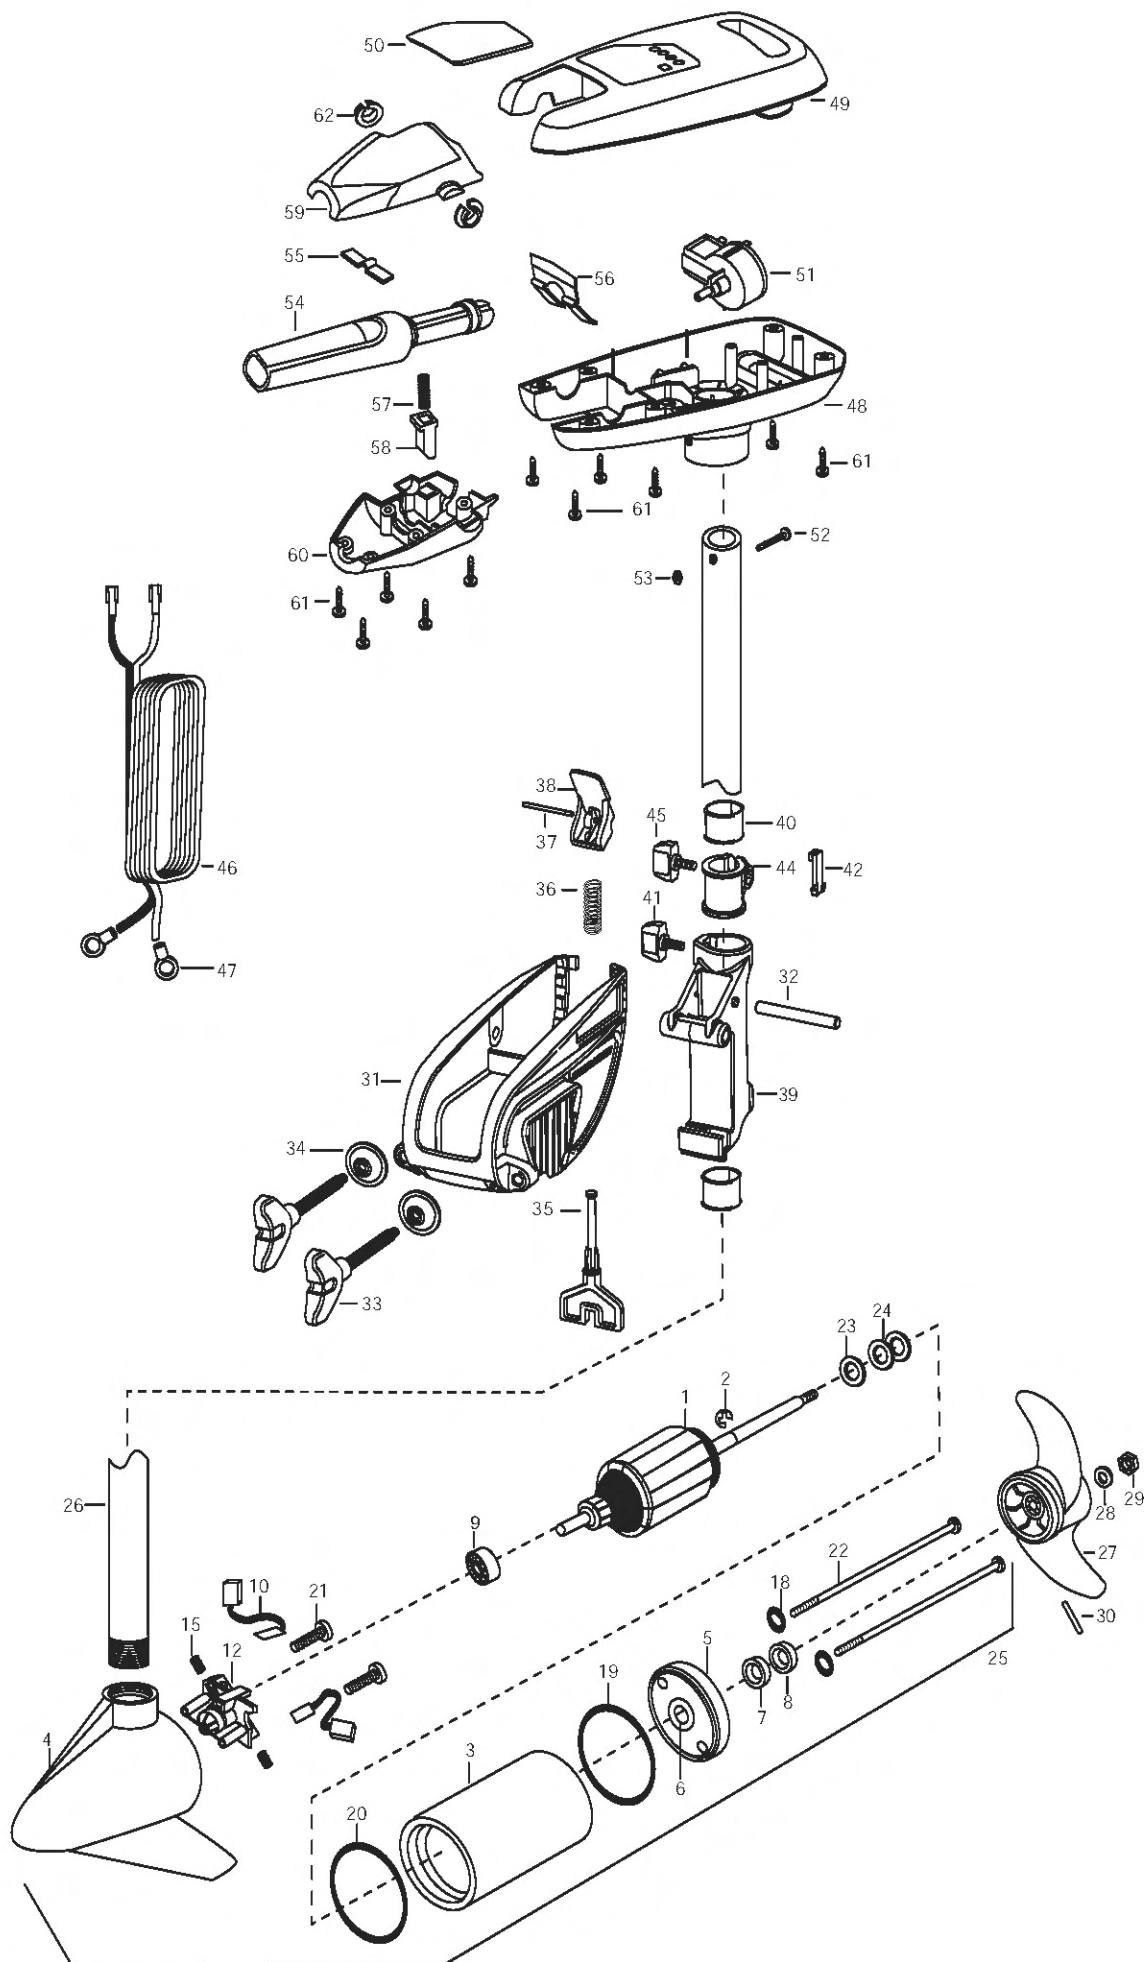

Riptide 40/SC/T
40 LBS. THRUST
12 VOLT 42 AMP
36" SHAFT

for use with "AI" serial numbers
3-year warranty from the date of purchase

1	2-100-201	ARM ASSEMBLY 12V 3.25 40*	■	2771816	BRACKET & HINGE ASSEMBLY	55	2302742	SPRING-DETENT (OFF) SS
2	788-015	RETAINING RING	■	2771913	BRACKET ASSEMBLY	56	2302743	SPRING-DETENT HANDLE-TILT
3	2-200-379	HOUSING ASSEMBLY CENTER			(INCL- 31,33,34)	57	2302745	SPRING-RELEASE BUTTON SS
4	2-300-332	HOUSING BRUSH END 3.25 SP.CO	*31	2061910	BRACKET PLASTIC	58	2303720	RELEASE BUTTON-HANDLE
5	2-400-127	PLAIN END HOUSING 3.25	32	2060511	PIN-HINGE SS	59	2060410	HANDLE (TOP HALF) NO MAXIM
6	144-049	BEARING - FLANGE [SERVICE ONLY]	*33	2061301	SCREW-CLAMP SS [2.EA]	60	2060415	HANDLE (LOWER HALF)
7	880-003	SEAL	*34	2331700	WASHER-CLAMP SCREW [2.EA]	61	2303412	SCREW-6-20 X 5/8 [11.EA]
8	880-006	SEAL WITH SHIELD	35	2063605	T-BAR PLASTIC	62	2060005	BEARING-HANDLE PIVOT [2.EA]
9	140-010	BEARING - BALL	36	2062706	SPRING- T-BAR			
10	188-052	BRUSH ASSEMBLY [2.EA]	37	2060516	PIN- TILT LEVER			
12	738-030	BRUSH PLATE W/HOLDER 3.25	38	2067201	LEVER-TILT BLACK			
15	975-032	SPRING - COMPRESSION [2.EA]	39	2061810	HINGE-PLASTIC			
18	701-007	O-RING [2.EA]	40	2037301	BUSHING-HINGE [2.EA]			
19	701-039	O-RING MK406460	41	2011386	SCREW-TENSION/NEW KNOB SS			
20	701-041	O-RING	42	2062800	TENSION BLOCK- SNAP IN			
21	830-001	SCREW -SELF THRD 8-32X1.7 [2.EA]	44	2061520	COLLAR-DEPTH			
22	830-078	THRU BOLT 8-32 X 8.96 [2.EA]	45	2011366	SCREW-COLLAR SS [2.EA]			
23	990-067	WASHER - STEEL THRUST	46	2090600	LEADWIRE 10GA RINGS			
24	990-070	WASHER - NYLATRON [2.EA]	47	2020700	TERMINAL RING, 3/8" [2.EA]			
25	2068254	MTR ASSEMBLY 12V 3.25 5SP SW 40/W	48	2062552	CONTROL BOX PLAS W/HAND WHT			
26	2032031	TUBE (COMPOSITE) 36 WHT	49	2060264	COVER-CTRL BOX RT WHT			
	■ 1378121	PROP KIT	50	2095664	DECAL-COVER (RT40/S)			
27	2061122	PROPELLER- 3.25 HUB DIA	51	2064023	SWITCH-FWD/REV 5 SP			
28	2151726	WASHER-PROP 5/16 STD SS	52	2332102	SCREW-10-24 X 1-3/4 SS		2883460	seal & oring kit
29	2198400	ANODE- ZINC 3.25/3.62 LWR U	53	2333101	NUT-HEX NYLOC			
30	2092600	PIN-DRIVE SS	54	2990911	HANDLE ASSY-W/U-JOINT 5SPD			