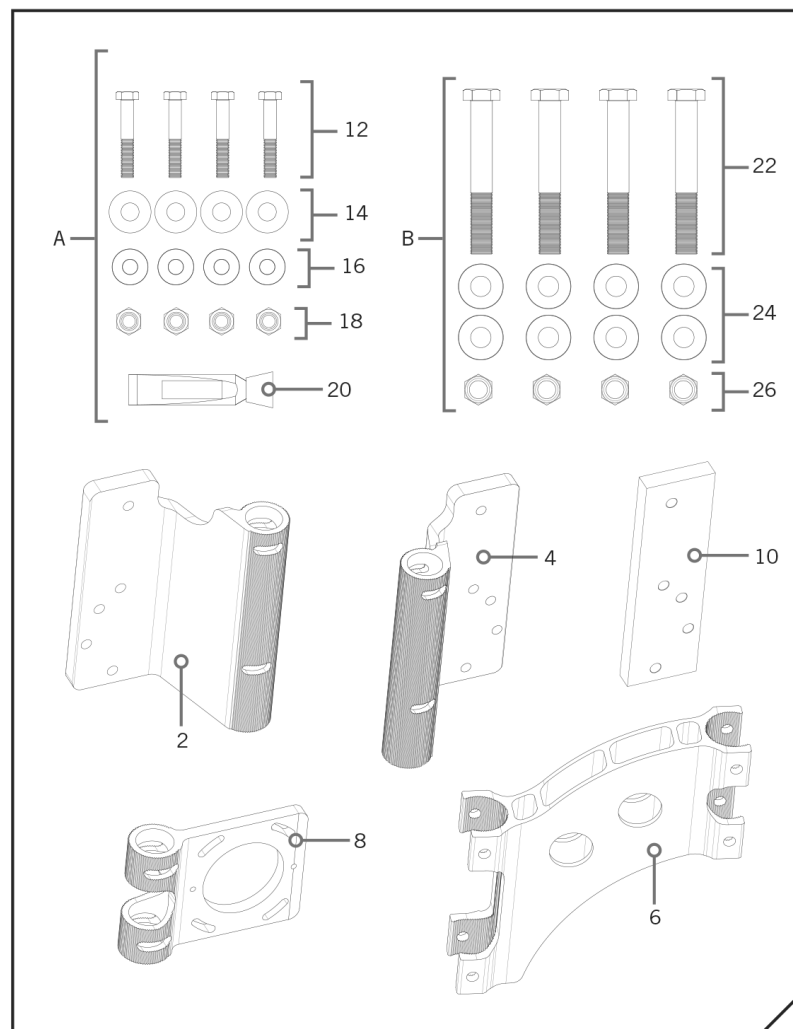

TALON

TALON SANDWICH ADAPTER BRACKETS UNIVERSAL OFFSET - PORT/STARBOARD 1810302 & 1810303

Item / Assembly	Part #	Description	Qty.
2	2371984	JACK PLATE ELBOW BRACKET, STBD	1
4	2371987	JACK PLATE ELBOW BRACKET, PORT	1
6	2371999	ARM BRACKET	1
8	2371959	FLAG MOUNTING PLATE BRACKET	1
10	2371790	SHIM, 3PC SANDWICH BRACKET	1
A Includes 12-20	2994900	BAG ASSY, TALON TO ADP. BRACKET	1
12	2373526	BOLT-5/16-18 X 2.00" HHCS SS	4
14	2371749	WASHER-FLAT 5/16 SS	4
16	2371746	WASHER .750 X .3125 SS	4
18	2223100	NUT-5/16-18 NYLOCK S/S	4
20	2378608	ANTI SEIZE TUBE, 4CC, TALON	1
B Includes 22-26	2994913	BAG ASSY, 3PC ADAPTER BRACKET	1
22	2373528	BOLT-1/2-13 X 4 1/4" SS	4
24	2371757	WASHER-1/2", HEAVY DUTY, SS	8
26	2373108	NUT-1/2-13, NYLOC, SS	4
28	2374946 ▲	INSTR. SHEET, 3PC SANDWICH BRKT	1

✳ This part is included in an assembly and cannot be ordered individually.

▲ Not shown on Parts Diagram.

NOTICE: The kit purchased will contain **either** Item #2 **or** Item #4 based on if a Port or Starboard installation was selected.